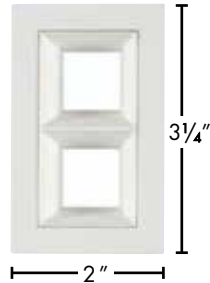

Specular Bronze

2 Bevel
500 lumens
8 Watts

4 Bevel
1000 lumens
13 Watts

6 Bevel
1475 lumens
21 Watts

8 Bevel
1925 lumens
27 Watts

12 Bevel
3125 lumens
41 Watts

STANDARD

JUST GOT SMALLER