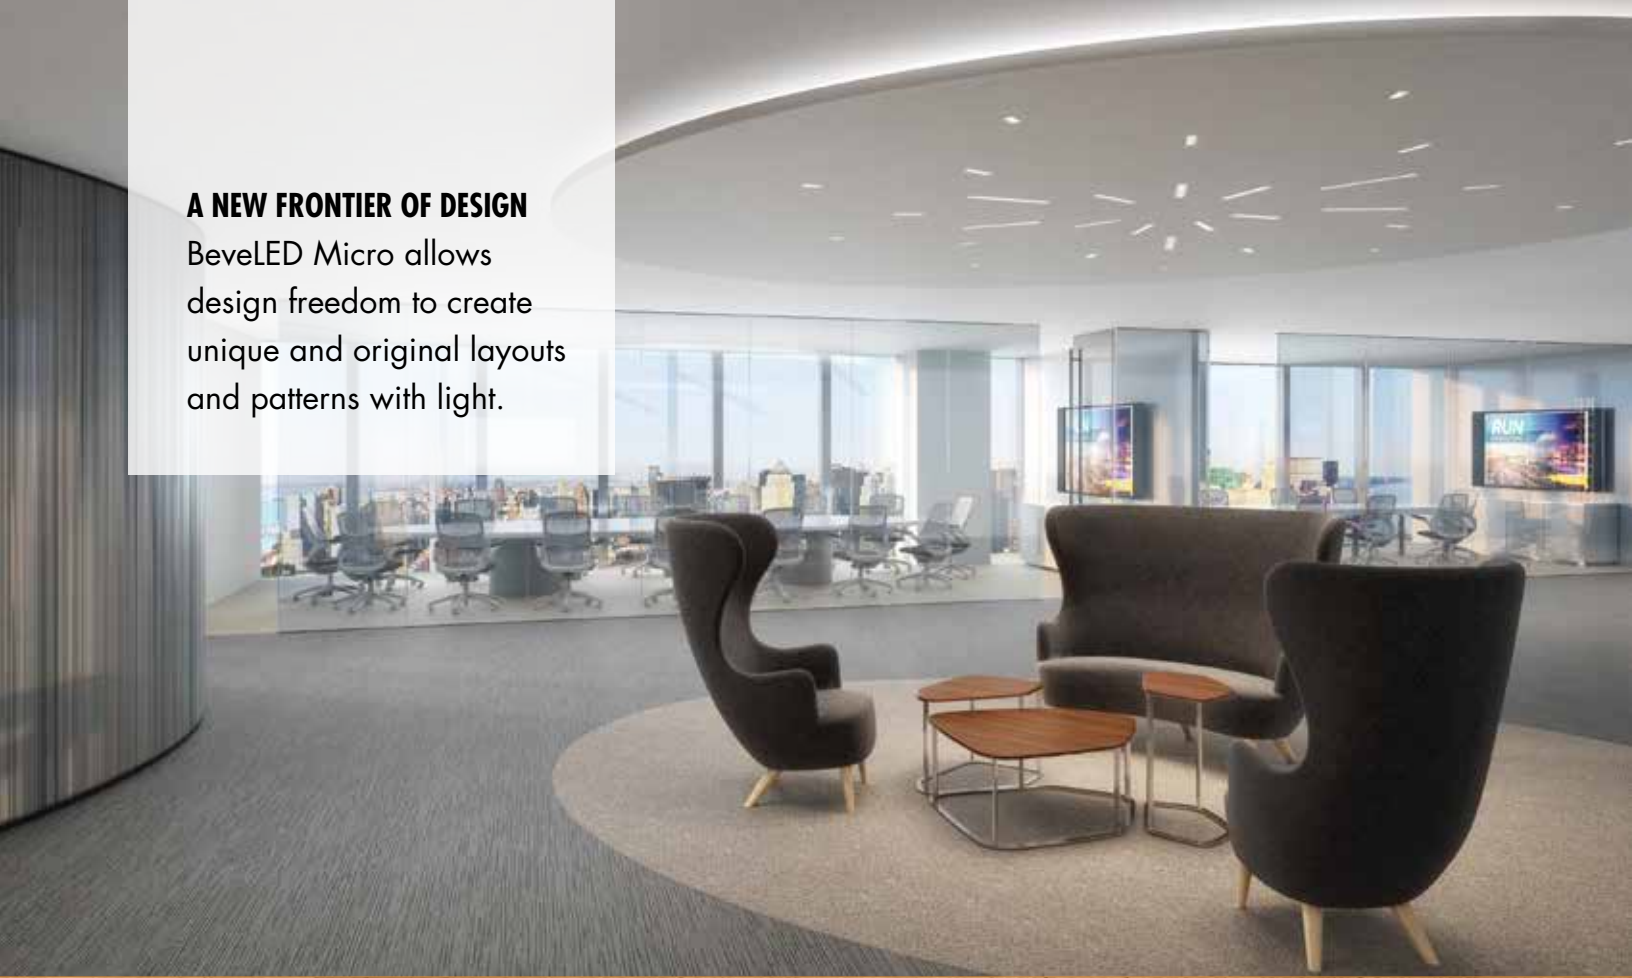

A NEW FRONTIER OF DESIGN

BeveLED Micro allows design freedom to create unique and original layouts and patterns with light.