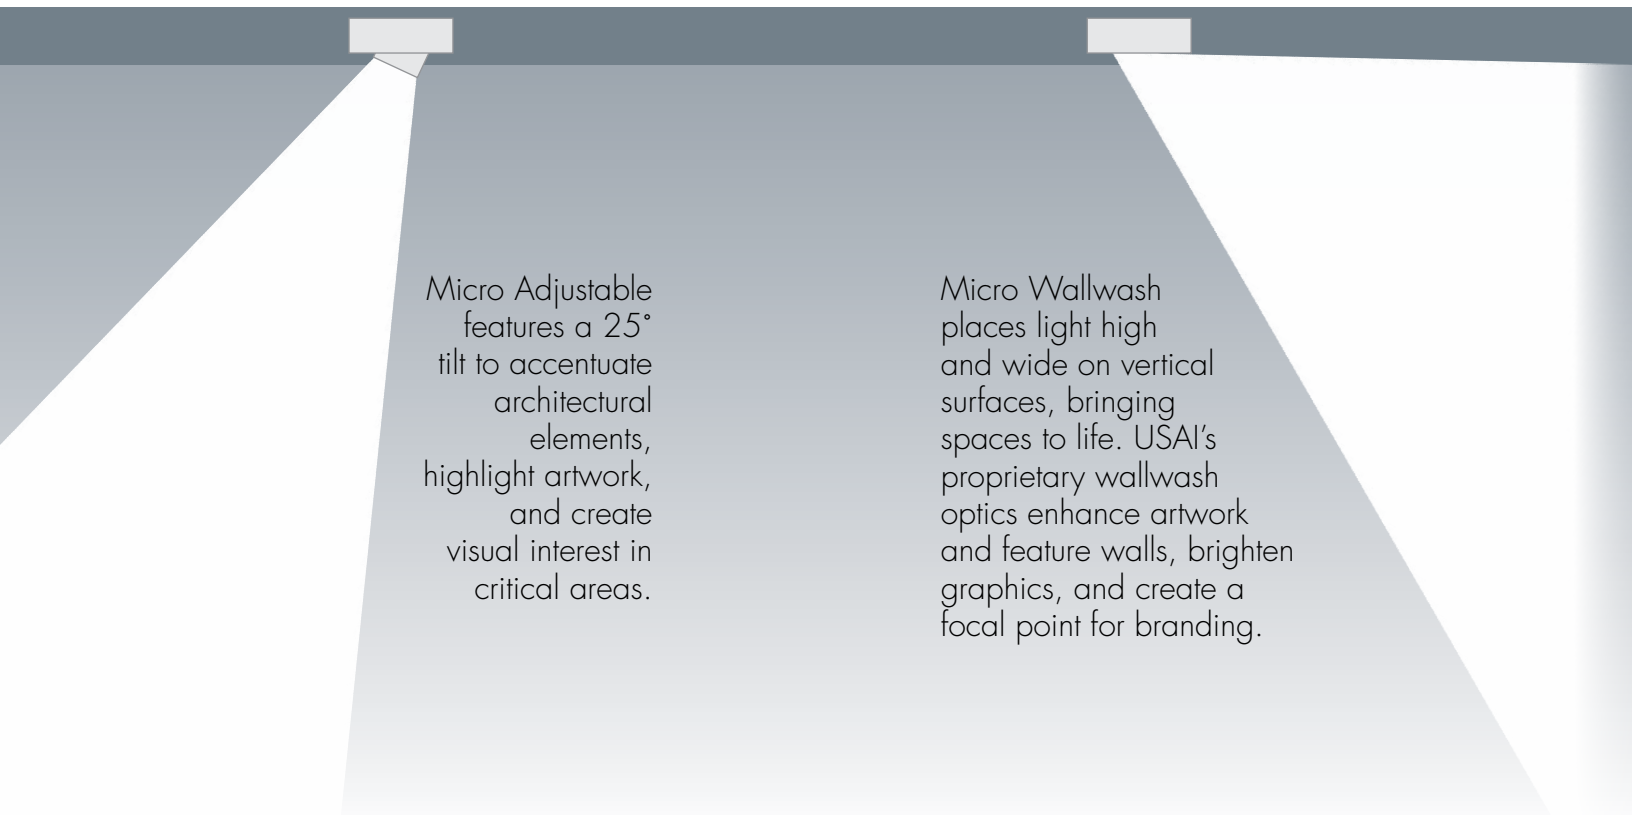

DOWNLIGHT

A FULL FAMILY OF OPTIONS

Micro Downlight offers beamspreads from 35° to 50°, to provide smooth, even light for any space. Interchangeable optics allow for easy on-site changes so light can be placed where it's needed.

ADJUSTABLE

WALLWASH

Micro Adjustable features a 25° tilt to accentuate architectural elements, highlight artwork, and create visual interest in critical areas.

Micro Wallwash places light high and wide on vertical surfaces, bringing spaces to life. USAI's proprietary wallwash optics enhance artwork and feature walls, brighten graphics, and create a focal point for branding.