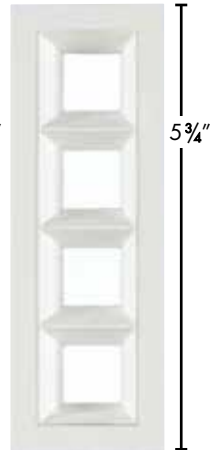

Specular Bronze

2 Bevel
500 lumens
8 Watts

4 Bevel
1000 lumens
13 Watts

6 Bevel
1475 lumens
21 Watts

8 Bevel
1925 lumens
27 Watts

12 Bevel
3125 lumens
41 Watts

STANDARD

JUST GOT SMALLER