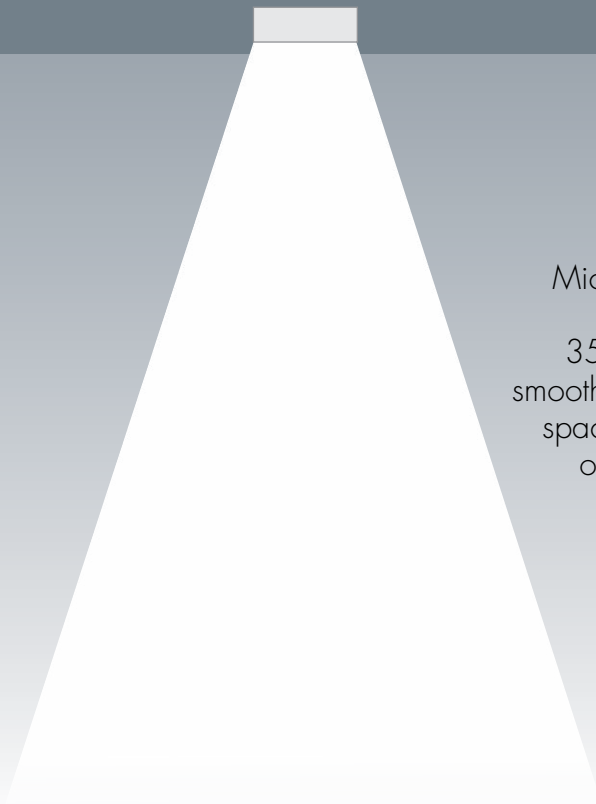

Specular Bronze

2 Bevel
500 lumens
8 Watts

4 Bevel
1000 lumens
13 Watts

6 Bevel
1475 lumens
21 Watts

8 Bevel
1925 lumens
27 Watts

12 Bevel
3125 lumens
41 Watts

STANDARD

JUST GOT SMALLER

THE FULL BEVELED PRODUCT LINE

BeveLED products can be mixed and matched from within the family with consistent fit and finish across form factors.

TRIMLESS

Performance values are delivered lumens.
All BeveLED products reduced to scale.

DOWNLIGHT

A FULL FAMILY OF OPTIONS

Micro Downlight offers beamspreads from 35° to 50°, to provide smooth, even light for any space. Interchangeable optics allow for easy on-site changes so light can be placed where it's needed.