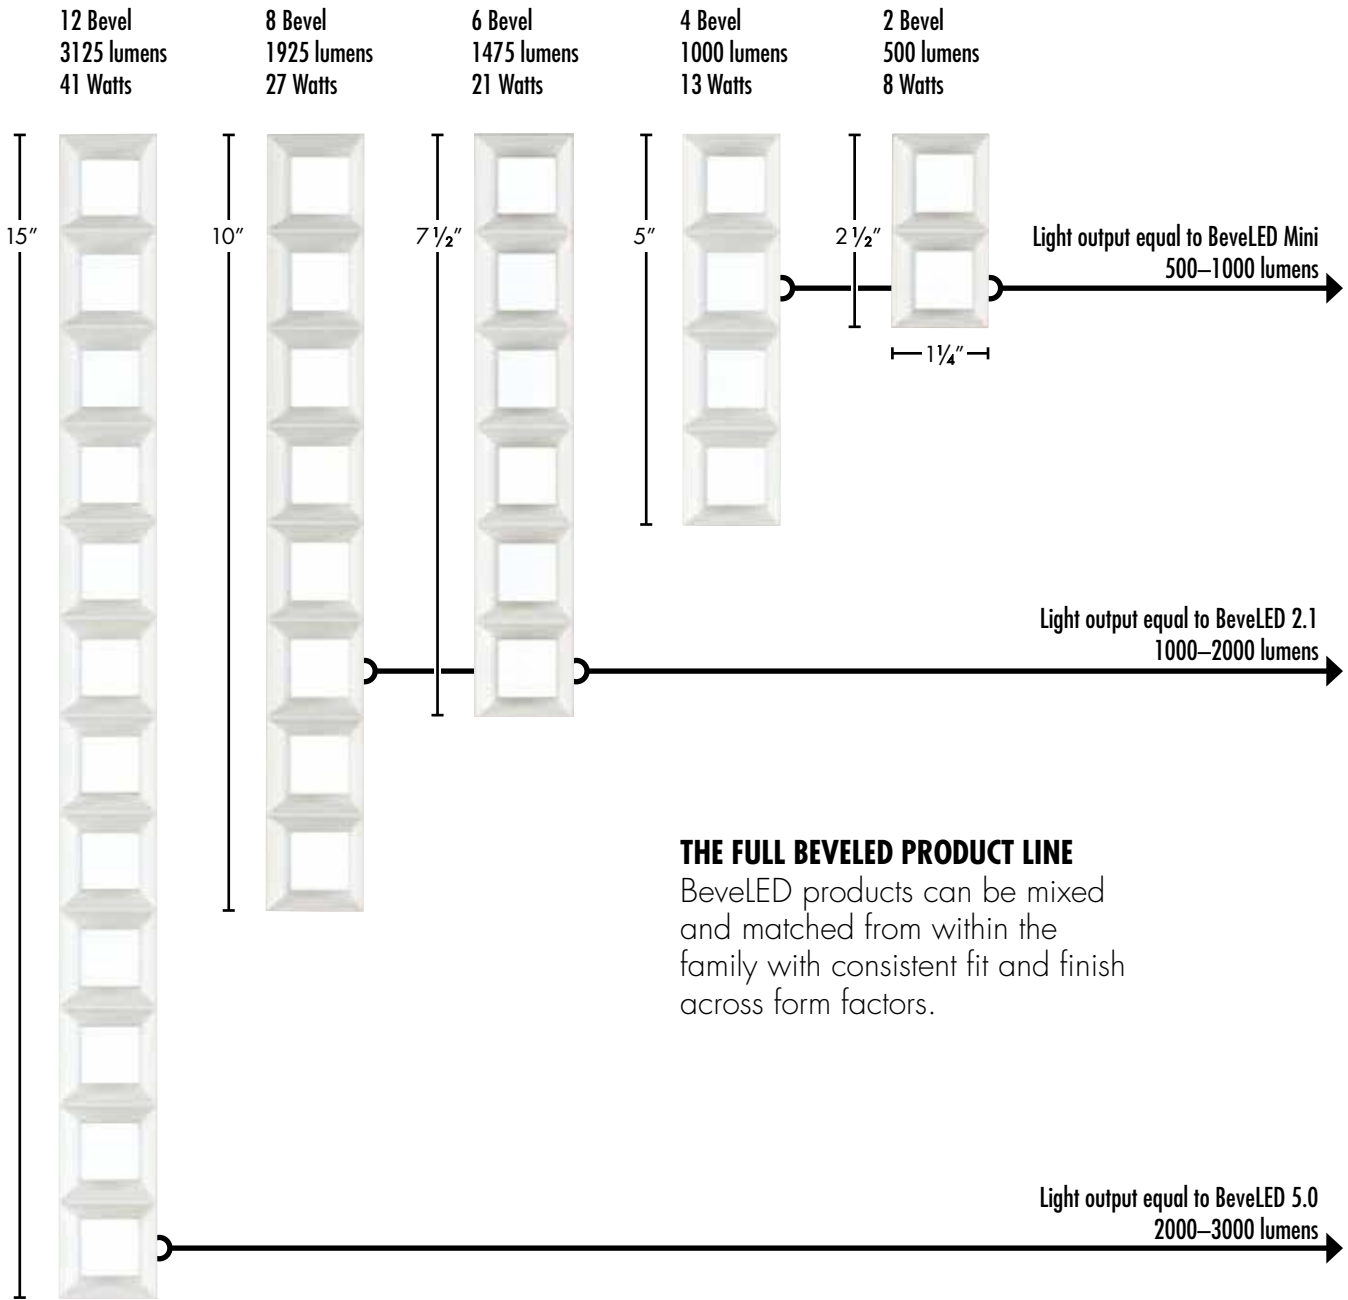

Specular Bronze

2 Bevel
500 lumens
8 Watts

4 Bevel
1000 lumens
13 Watts

6 Bevel
1475 lumens
21 Watts

8 Bevel
1925 lumens
27 Watts

12 Bevel
3125 lumens
41 Watts

STANDARD

JUST GOT SMALLER

THE FULL BEVELED PRODUCT LINE

BeveLED products can be mixed and matched from within the family with consistent fit and finish across form factors.

TRIMLESS

Performance values are delivered lumens.
All BeveLED products reduced to scale.

DOWNLIGHT

A FULL FAMILY OF OPTIONS

Micro Downlight offers beamspreads from 35° to 50°, to provide smooth, even light for any space. Interchangeable optics allow for easy on-site changes so light can be placed where it's needed.

ADJUSTABLE

WALLWASH

Micro Adjustable features a 25° tilt to accentuate architectural elements, highlight artwork, and create visual interest in critical areas.

Micro Wallwash places light high and wide on vertical surfaces, bringing spaces to life. USAI's proprietary wallwash optics enhance artwork and feature walls, brighten graphics, and create a focal point for branding.