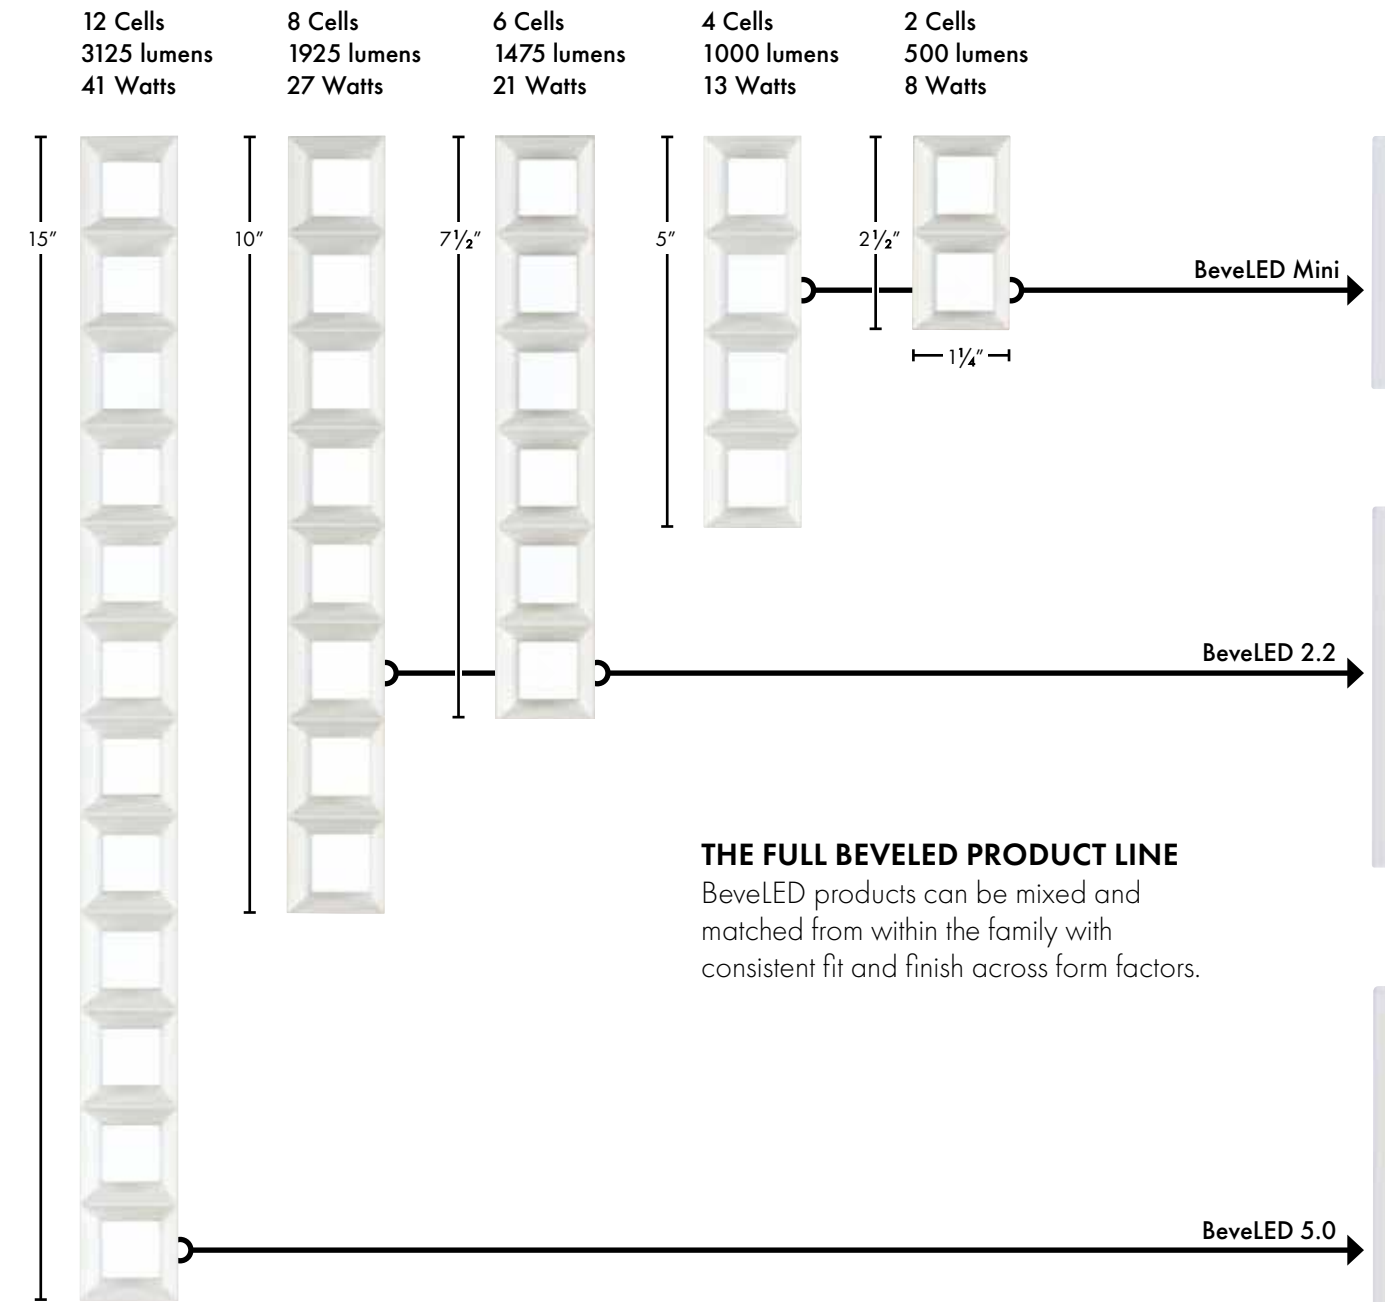

THE FULL BEVELED PRODUCT LINE

BeveLED products can be mixed and matched from within the family with consistent fit and finish across form factors.

TRIMLESS

All BeveLED products reduced to scale.

DOWNLIGHT

A FULL FAMILY OF OPTIONS

ADJUSTABLE

WALLWASH

Micro Multi-Cell Downlight offers beamspreads from 35° to 50°, to provide smooth, even light for any space. Interchangeable optics allow for easy on-site changes so light can be placed where it's needed.