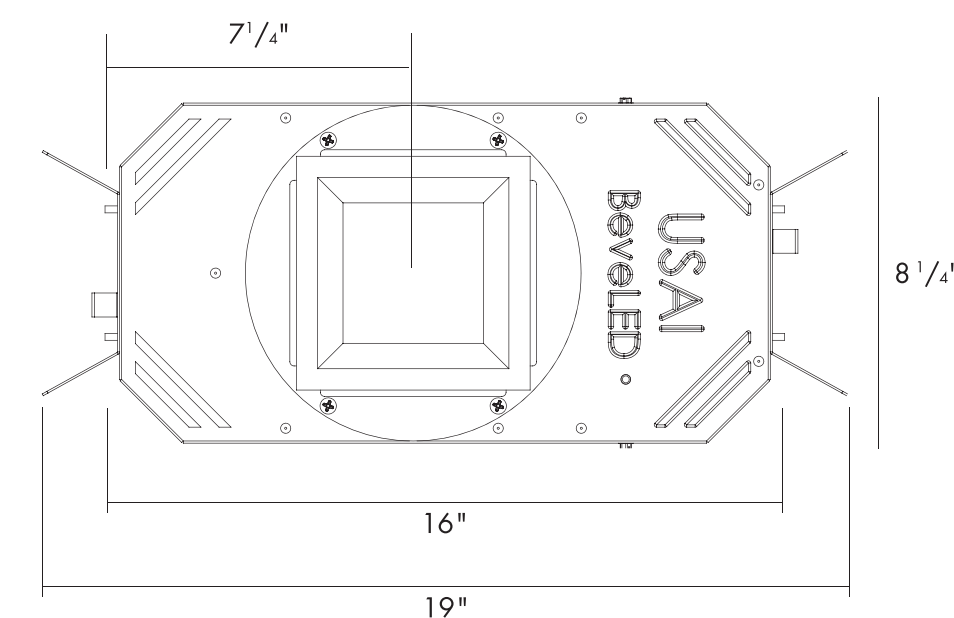

USAI Technologies and Innovations

Color Select®
Our Color Select® products allow users to adjust color temperature from 6000K down to 2200K while independently adjusting intensity to achieve ultimate control over the quality of light in a space with a single fixture type.

Infinite Color +®
Illuminate your space with any color available in the spectrum with Infinite Color+. Tune the light from saturated blue, violet, green, yellow, orange, and red, to any of a wide variety of perfect architectural whites with flexibility for any application.

Warm Glow® Dimming
Our Warm Glow Dimming® products precisely mimic the black body curve of a standard 100W A19 lamp by gradually transitioning from 2700K, 3000K or 3500K down to 2200K. The result is virtually indistinguishable from an incandescent light source.

Classic White®
Our proprietary LED light engines achieve a 2-step MacAdam ellipse along the black body locus, resulting in reliable and uniform color fixture to fixture. You'll see the results in consistently beautiful light throughout your space, whichever USAI LED product you specify.

Point Perfect®
Our Point Perfect beam control combines our proprietary, industry-leading LED light engines with our patent-pending optical systems to give specifiers a tight, 10-degree beam with precise optics—in apertures as small as 2.5 inches. Point Perfect delivers the sparkle and precision formerly available only in tungsten halogen and metal halide point sources with energy-efficient LED.