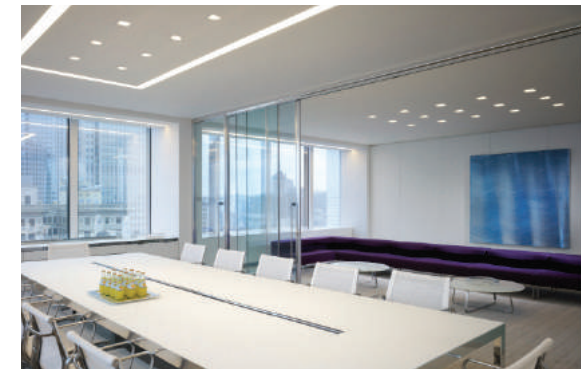

USAI Technologies and Innovations

Color Select®
Our Color Select® products allow users to adjust color temperature from 6000K down to 2200K while independently adjusting intensity to achieve ultimate control over the quality of light in a space with a single fixture type.

Infinite Color +®
Illuminate your space with any color available in the spectrum with Infinite Color+. Tune the light from saturated blue, violet, green, yellow, orange, and red, to any of a wide variety of perfect architectural whites with flexibility for any application.

Warm Glow® Dimming
Our Warm Glow Dimming® products precisely mimic the black body curve of a standard 100W A19 lamp by gradually transitioning from 2700K, 3000K or 3500K down to 2200K. The result is virtually indistinguishable from an incandescent light source.

Classic White®
Our proprietary LED light engines achieve a 2-step MacAdam ellipse along the black body locus, resulting in reliable and uniform color fixture to fixture. You'll see the results in consistently beautiful light throughout your space, whichever USAI LED product you specify.

Point Perfect®
Our Point Perfect beam control combines our proprietary, industry-leading LED light engines with our patent-pending optical systems to give specifiers a tight, 10-degree beam with precise optics—in apertures as small as 2.5 inches. Point Perfect delivers the sparkle and precision formerly available only in tungsten halogen and metal halide point sources with energy-efficient LED.