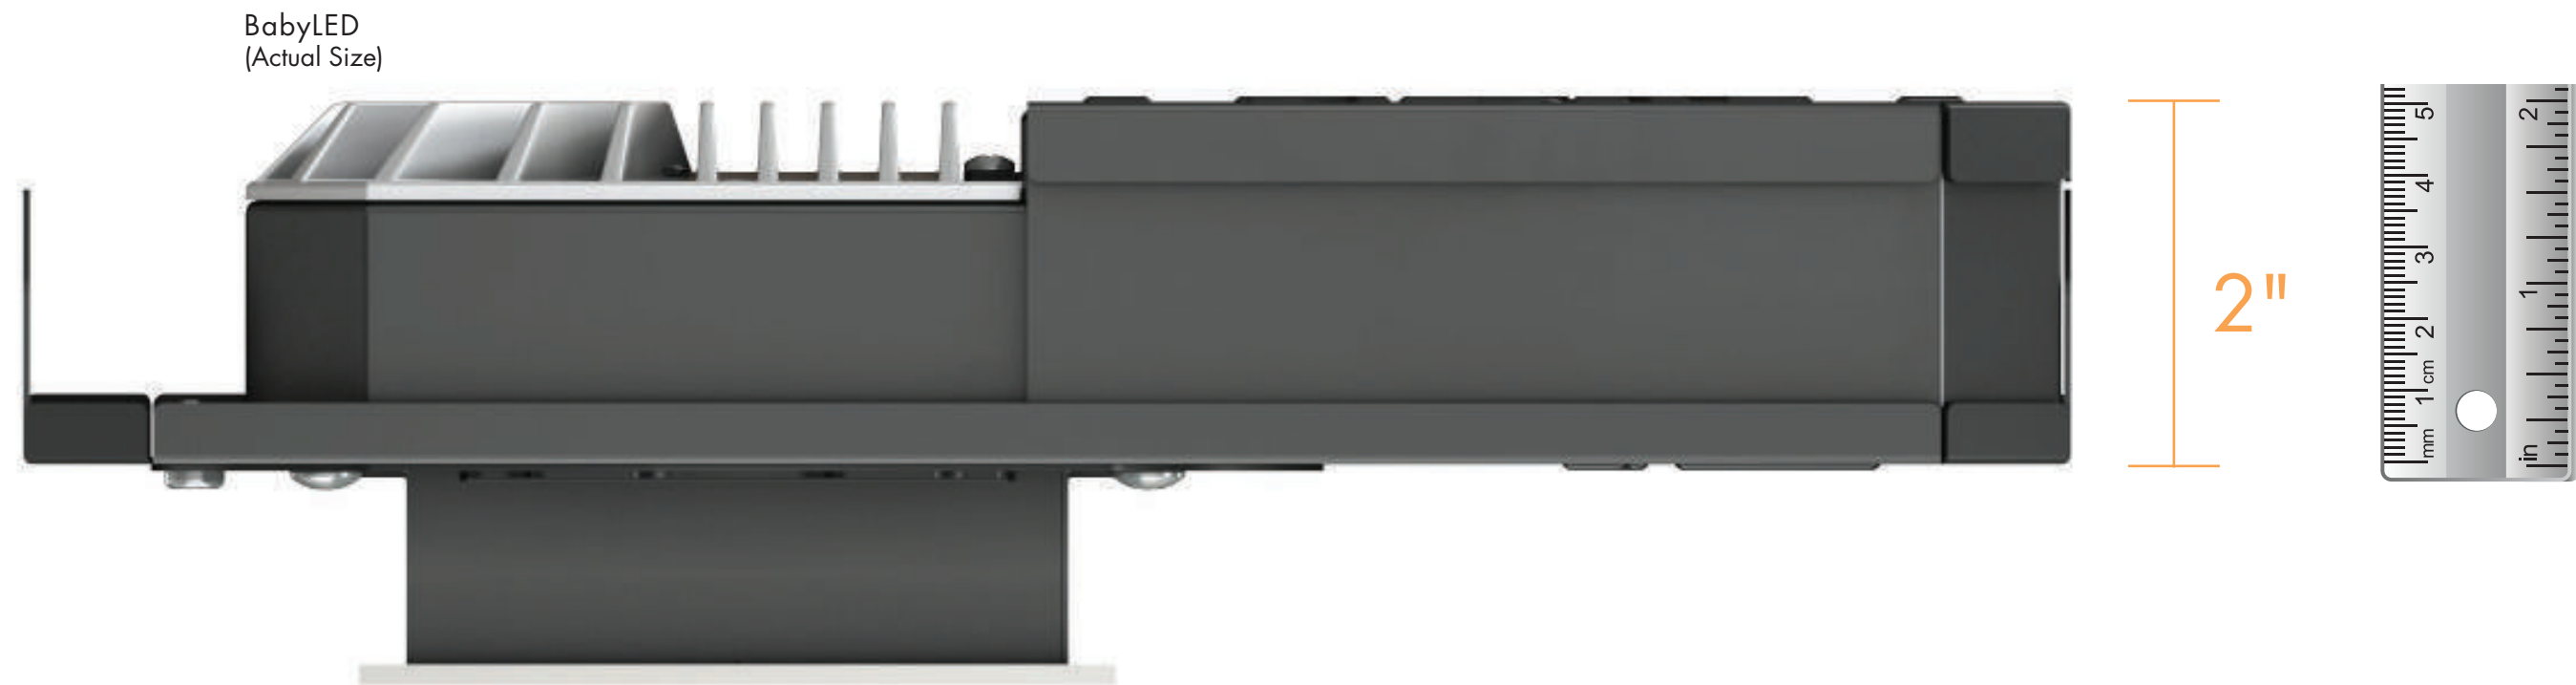

BabyLED®

USAI Lighting has designed and engineered the shallowest LED housing for recessed lighting in the world—Meet BabyLED. Measuring 2" tall and 3" to the finished ceiling, BabyLED can help you integrate great lighting with ductwork, building infrastructure, and electrical with ease, in any plenum space—anywhere.

BabyLED®

- Downlight and wall wash
- 3" aperture, trimmed and trimless
- Delivers over 2,000 lumens
- Up to 100 lumens per watt
- Now available with IC rating

Classic White*

Shallow Fit*

Meet the World's Shallowest LED housings

BeveLED Flat®

- Downlight and wall wash
- 4.5" aperture, trimmed and trimless
- Delivers over 3,000 lumens
- Up to 100 lumens per watt
- Now available with IC rating

Warm Glow® Dimming

Shallow Fit*

Classic White*