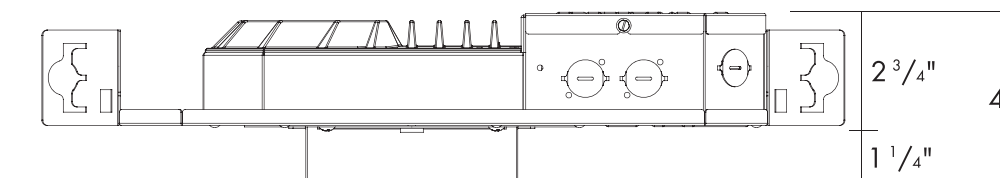

BeveLED Flat®