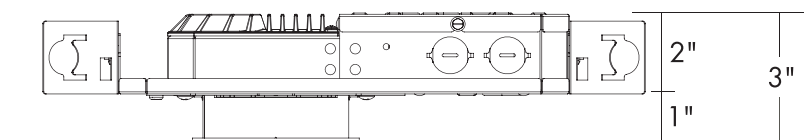

USAI Technologies and Innovations

Color Select®
Our Color Select® products allow users to adjust color temperature from 6000K down to 2200K while independently adjusting intensity to achieve ultimate control over the quality of light in a space with a single fixture type.

Infinite Color +®
Illuminate your space with any color available in the spectrum with Infinite Color+. Tune the light from saturated blue, violet, green, yellow, orange, and red, to any of a wide variety of perfect architectural whites with flexibility for any application.

Warm Glow® Dimming
Our Warm Glow Dimming® products precisely mimic the black body curve of a standard 100W A19 lamp by gradually transitioning from 2700K, 3000K or 3500K down to 2200K. The result is virtually indistinguishable from an incandescent light source.

Classic White®
Our proprietary LED light engines achieve a 2-step MacAdam ellipse along the black body locus, resulting in reliable and uniform color fixture to fixture. You'll see the results in consistently beautiful light throughout your space, whichever USAI LED product you specify.

Point Perfect®
Our Point Perfect beam control combines our proprietary, industry-leading LED light engines with our patent-pending optical systems to give specifiers a tight, 10-degree beam with precise optics—in apertures as small as 2.5 inches. Point Perfect delivers the sparkle and precision formerly available only in tungsten halogen and metal halide point sources with energy-efficient LED.