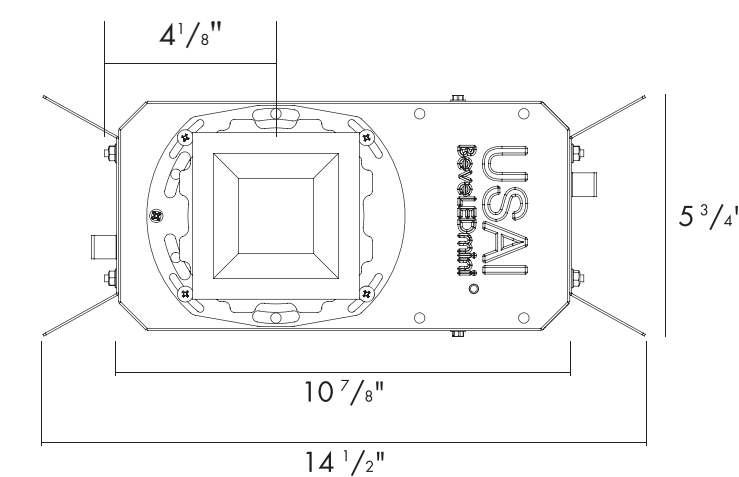

USAI Technologies and Innovations

Color Select®
Our Color Select® products allow users to adjust color temperature from 6000K down to 2200K while independently adjusting intensity to achieve ultimate control over the quality of light in a space with a single fixture type.

Infinite Color +®
Illuminate your space with any color available in the spectrum with Infinite Color+. Tune the light from saturated blue, violet, green, yellow, orange, and red, to any of a wide variety of perfect architectural whites with flexibility for any application.

Warm Glow® Dimming
Our Warm Glow Dimming® products precisely mimic the black body curve of a standard 100W A19 lamp by gradually transitioning from 2700K, 3000K or 3500K down to 2200K. The result is virtually indistinguishable from an incandescent light source.

Classic White®
Our proprietary LED light engines achieve a 2-step MacAdam ellipse along the black body locus, resulting in reliable and uniform color fixture to fixture. You'll see the results in consistently beautiful light throughout your space, whichever USAI LED product you specify.

Point Perfect®
Our Point Perfect beam control combines our proprietary, industry-leading LED light engines with our patent-pending optical systems to give specifiers a tight, 10-degree beam with precise optics—in apertures as small as 2.5 inches. Point Perfect delivers the sparkle and precision formerly available only in tungsten halogen and metal halide point sources with energy-efficient LED.