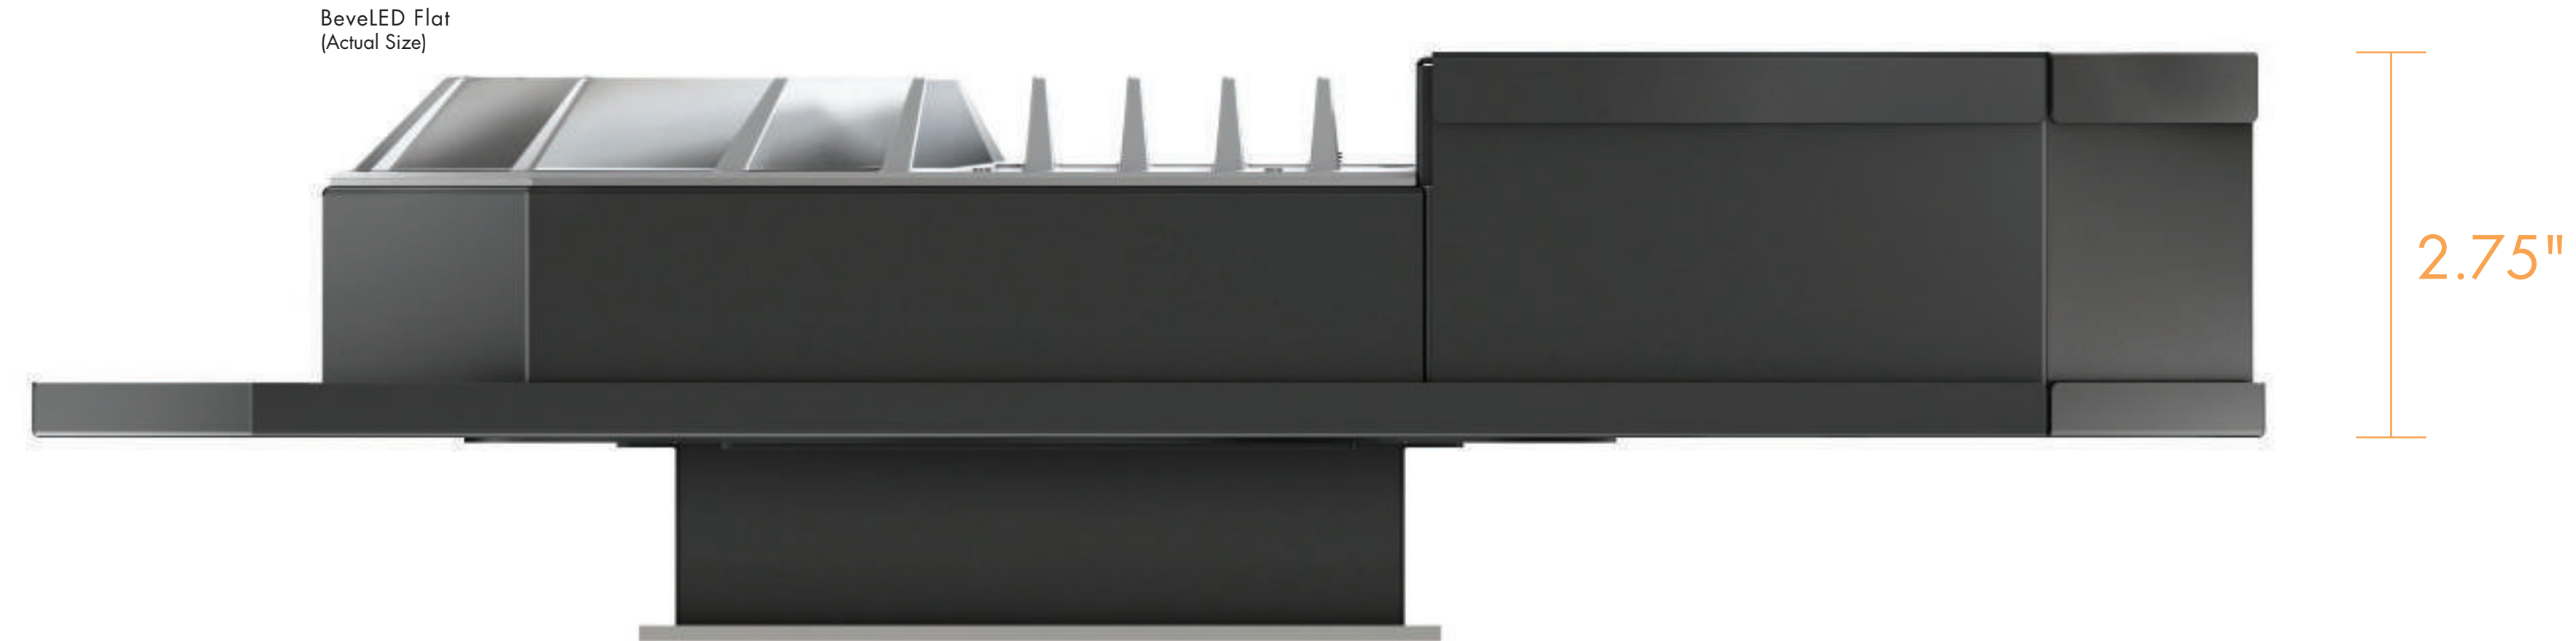

BabyLED®

USAI Lighting has designed and engineered the shallowest LED housing for recessed lighting in the world—Meet BabyLED. Measuring 2" tall and 3" to the finished ceiling, BabyLED can help you integrate great lighting with ductwork, building infrastructure, and electrical with ease, in any plenum space—anywhere.

BabyLED®

- Downlight and wall wash
- 3" aperture, trimmed and trimless
- Delivers over 2,000 lumens
- Up to 100 lumens per watt
- Now available with IC rating

Classic White*

Shallow Fit*

Meet the World's Shallowest LED housings

With USAI Lighting's family of Shallow Fit® housings, there is no need to lose precious ceiling height—Even with insulation!

BeveLED Flat®

USAI's Flat housing enables the introduction of industry-leading classic white, consistent, high performance LED lighting to any space—no matter how tight. Also available with USAI's patented Warm Glow® Dimming color technology, which provides the warmth and glow of incandescent lighting.

BeveLED Flat®

- Downlight and wall wash
- 4.5" aperture, trimmed and trimless
- Delivers over 3,000 lumens
- Up to 100 lumens per watt
- Now available with IC rating

Warm Glow® Dimming

Shallow Fit*

Classic White*