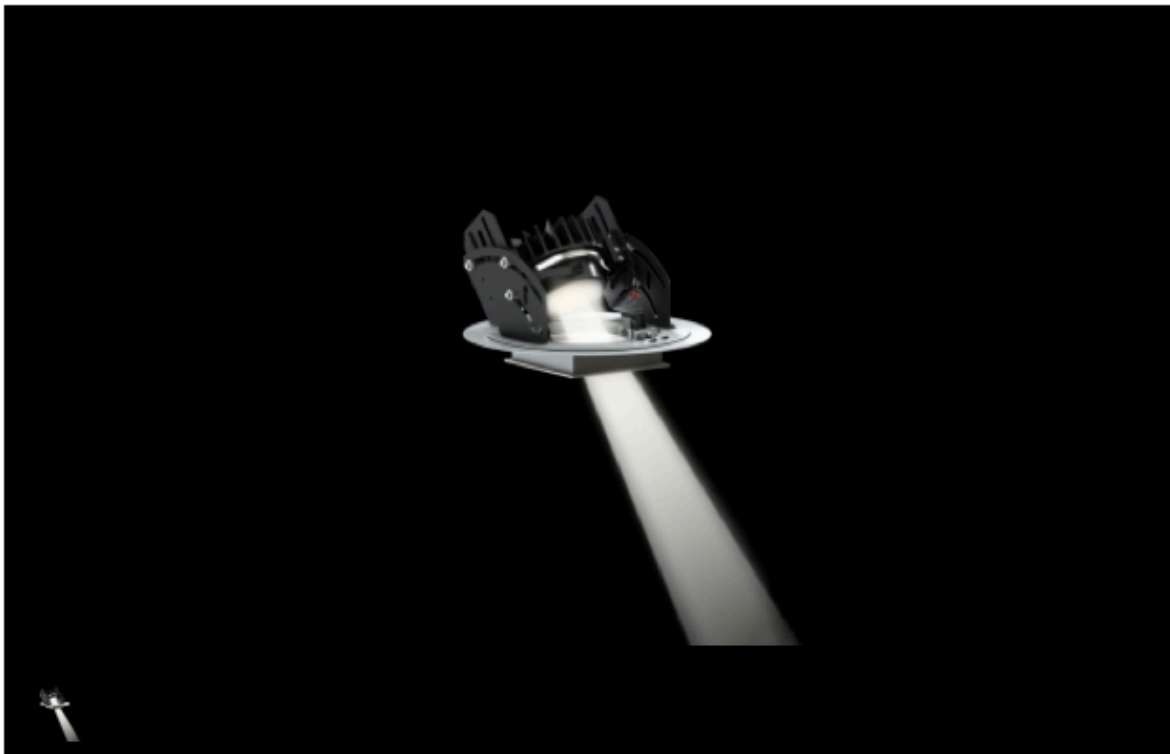

new products

Movi

BeveLED 2.0

TivoTape XS Series

EssentialLEDs

lighting

BeveLED 2.0

USA1 Lighting

Posted May 28, 2014

The BeveLED 2.0, with warm glow and color curve dimming allows you to customize color temperatures. Can be used as a downlight or wall-wash light. www.usaillumination.com