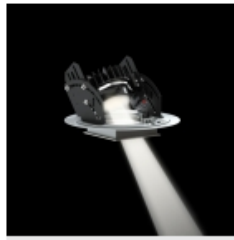

new products

Movi

BeveLED 2.0

TivoTape XS Series

EssentialLEDs

lighting

BeveLED 2.0

USA1 Lighting

Posted May 28, 2014

The BeveLED 2.0, with warm glow and color curve dimming allows you to customize color temperatures. Can be used as a downlight or wall-wash light. www.usaillumination.com