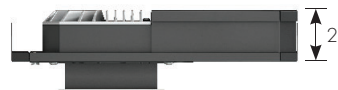

Warm Glow® Dimming

Provides warmth and glow once possible only in dimmed incandescent sources. Utilizing our patented algorithm and circuitry, Warm Glow Dimming technology precisely mimics the black body curve of a standard 100W A19 lamp by gradually transitioning from 2700K, 3000K, or 3500K down to 2200K. The result is virtually indistinguishable from an incandescent light source.

Infinite Color+®

Transform any space with tunable white light and infinite color options. Design and define your own perfect architectural white light source, and then augment with the colors of your choice for a tailored look, subtle pastels, and palette coordination on special events.

Color Harmony®

The color of light from any of our LED products will always be consistent fixture to fixture, throughout your installation. We balance the binning, operating temperature, and drive current of our proprietary light engines to achieve a 2-step MacAdam ellipse.

Color Select®

Color Select technology allows users to adjust color temperature from 6000K down to 2200K while independently adjusting intensity to achieve ultimate control over the quality of light in a space with a single fixture type.

Max Output®

Max Output technology takes LED performance and intensity to unprecedented levels. Put energy efficient, mercury-free LEDs in play for airports, atriums, ballrooms, lobbies, and other spaces with high ceilings that require maximum lumen output.

Shallow Fit®

Give ceilings their glory with the shallowest and tiniest recessed LED housing in the world. USAI Lighting's low profile LED downlights deliver award-winning performance while using minimal plenum space. Let your ceilings stand tall, and give them the room they deserve.

Point Perfect®