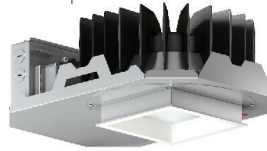

## Shallow Fit®

Give ceilings their glory with the shallowest and tiniest recessed LED housing in the world. USAI Lighting's low profile LED downlights deliver award-winning performance while using minimal plenum space. Let your ceilings stand tall, and give them the room they deserve.