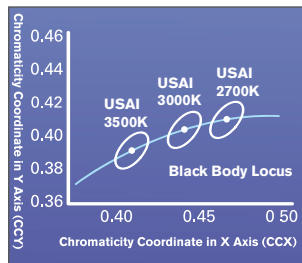

Color Harmony®

The color of light from any of our LED products will always be consistent fixture to fixture, throughout your installation. We balance the binning, operating temperature, and drive current of our proprietary light engines to achieve a 2-step MacAdam ellipse.