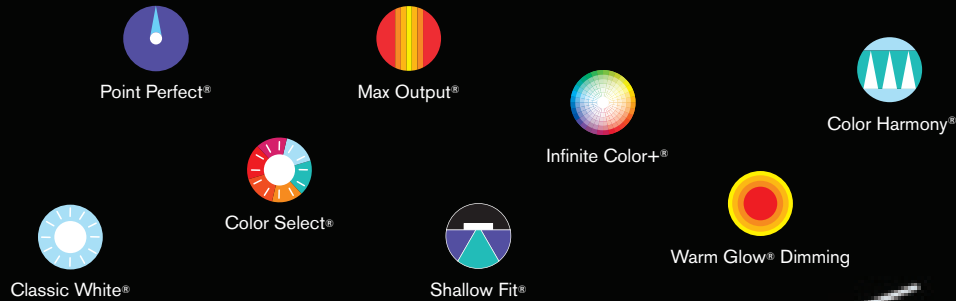

Music to Your Eyes

Color, Optics, and Performance in Perfect Harmony

With USAI Lighting, you don't need to sacrifice beautiful, consistent color or precise beam spreads for energy efficiency. Our advanced LED recessed downlights are indistinguishable from incandescent, halogen, or compact fluorescent light sources, while meeting strict energy codes. With unprecedented color control, precise 10-degree beam options, unique color choices that warm as they dim, and perfectly balanced color from fixture to fixture, USAI Lighting gives you the freedom to express your vision—without compromise.

USAI®
Lighting

845-565-8500

usailighting.com