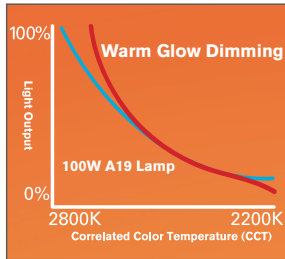

## Color, Optics, and Performance in Perfect Harmony

With USAI Lighting, you don't need to sacrifice beautiful, consistent color or precise beam spreads for energy efficiency. Our advanced LED recessed downlights are indistinguishable from incandescent, halogen, or compact fluorescent light sources, while meeting strict energy codes. With unprecedented color control, precise 10-degree beam options, unique color choices that warm as they dim, and perfectly balanced color from fixture to fixture, USAI Lighting gives you the freedom to express your vision—without compromise.

## Warm Glow® Dimming

Provides warmth and glow once possible only in dimmed incandescent sources. Utilizing our patented algorithm and circuitry, Warm Glow Dimming technology precisely mimics the black body curve of a standard 100W A19 lamp by gradually transitioning from 2700K, 3000K, or 3500K down to 2200K. The result is virtually indistinguishable from an incandescent light source.