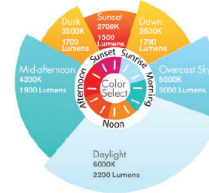

Color Select®

Color Select technology allows users to adjust color temperature from 6000K down to 2200K while independently adjusting intensity to achieve ultimate control over the quality of light in a space with a single fixture type.