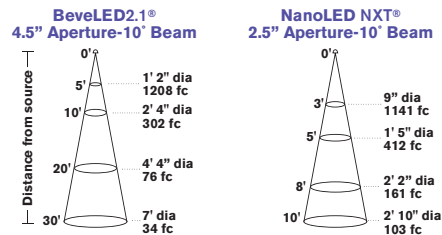

## Point Perfect®

Point Perfect beam control finally gives lighting specifiers an energy-efficient LED option for applications that require a tight, 10-degree beam with precise optics—in apertures as small as 2.5 inches.