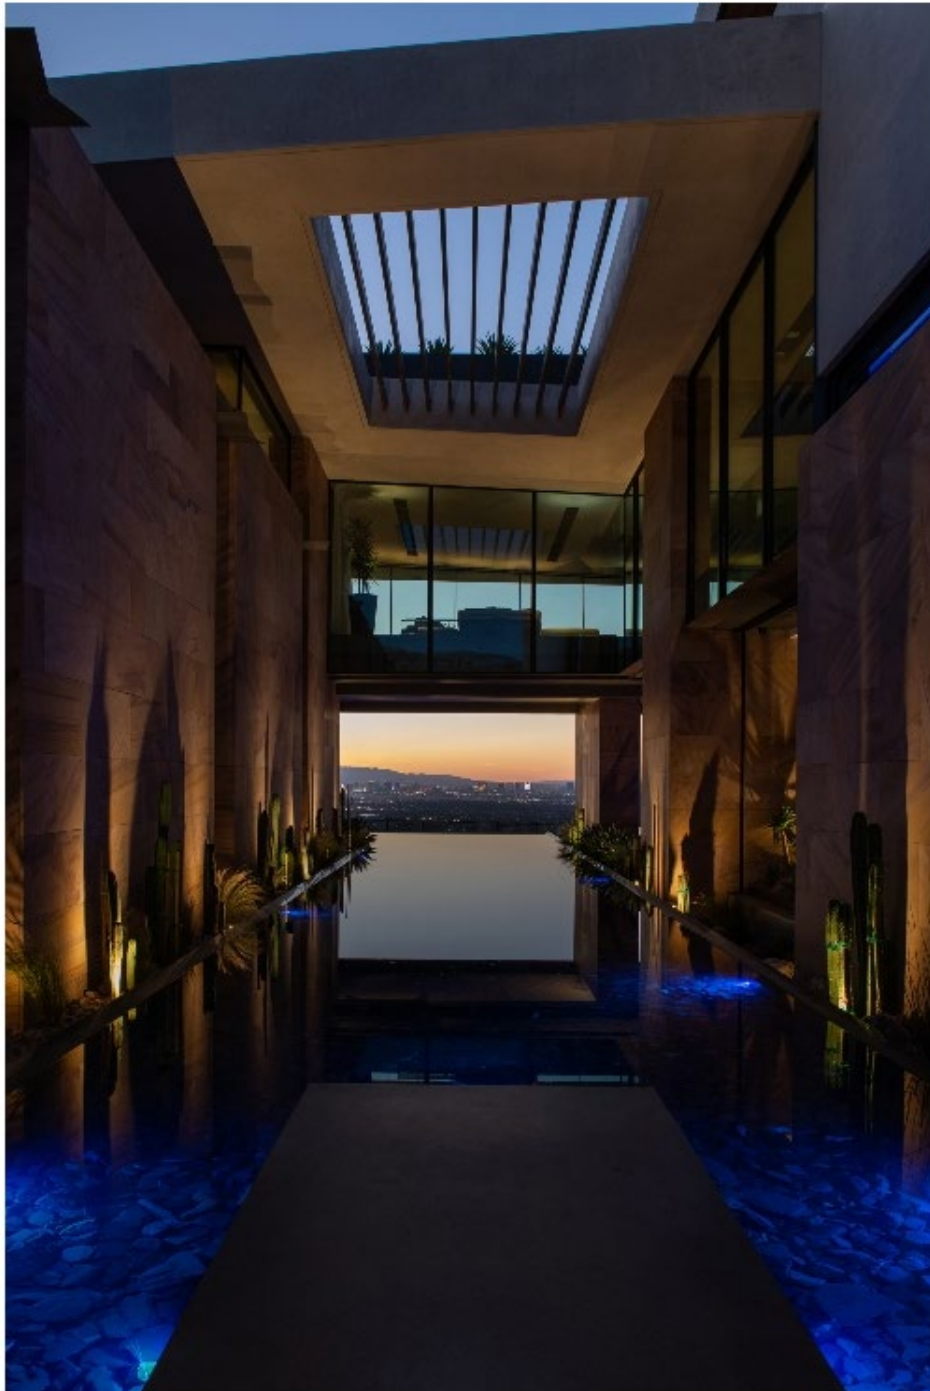

Smart Home Design Hidden Tech

Throughout the home, you will find troughs in the ceilings, which encapsulate all of the technology—everything from speakers, lights, cameras to air returns, sprinkler system and smoke detectors. Shades are also hidden in pockets in the ceiling, ready to drop on command.

The Great Room epitomizes hidden tech with four subwoofers and four integrated speakers, tucked away; these include Savant's Artison Surface 80 invisible speakers elegantly integrated in the ceiling to complement the 98-inch Planar display.

"What is dominant to eye is the beauty of the space—the use of light texture and color," explained Gutin. "But with every step, Savant is there to provide a premium listening and viewing experience."

This concept extends throughout the home and to outdoor spaces with 43 zones of distributed audio and 19,000 watts of amplification. In fact, the only area of the home that features visible technology and exposed speakers is the Digital Den. This is the prime media space, which includes a 175-inch (13.5 ft.) LED display wall, featuring Savant's passive soundbar and custom grille. It also includes mezzanine architectural speakers, designed by Cary Christie; 8-inch diameter dedicated surround speakers in the ceiling with two super tweeters; two 3.5-inch carbon fiber woofers with lobing patterns to envelop the listener; and two 14-inch woofers housed behind acoustical panels in the bar.