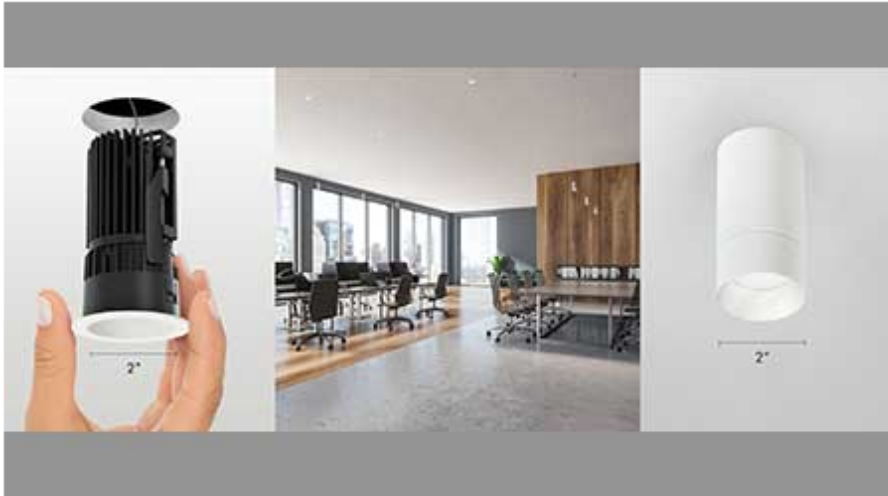

USAI Lighting: LittleTwos

LittleTwos is an expansive collection of two-inch aperture pinholes and two-inch diameter cylinders offers high-performance design in a small package. The line delivers up to 2000 lumens with advanced glare control. They are available in a wide range of options, including trim styles and configurations, beam spreads, and housings, and are compatible with most architectural control systems. The recessed pinholes allow for easy installation and service in nearly all site conditions, with a complete family of housings for new construction and install-from-below options. The entire product offering meets WELL Building Standards.