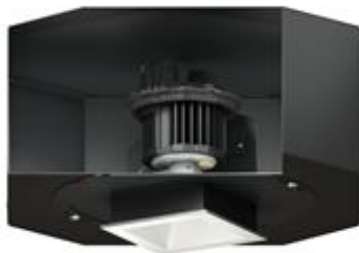

Custom Home

PRODUCTS

Hot Topics: CH Builder of the Year, CH Design Awards, K+B Studio, Pacesetters

From: CUSTOM HOME Winter 2014 | Posted on: November 11, 2014

Bright White

In the world of lighting, color-curve dimming is the holy grail. USAI Lighting offers variable white-color technology that starts cool at full output and warms as it dims, replacing compact fluorescent and incandescent bulbs with a single LED fixture. The BeveLED Mini has interchangeable optics for adjustable accent and wallwash applications, with a 3-inch round- or square-aperture recessed downlight that offers 700 lumens at 12W and 950 lumens at 18W. Color-curve dimming starts at 3500K and dims to 2200K. Dimming drivers also are available, with wet location and emergency trim options in

white, statuary bronze, black, metalized gray, and custom RAL color finishes. USAI Lighting.

www.usalighting.com