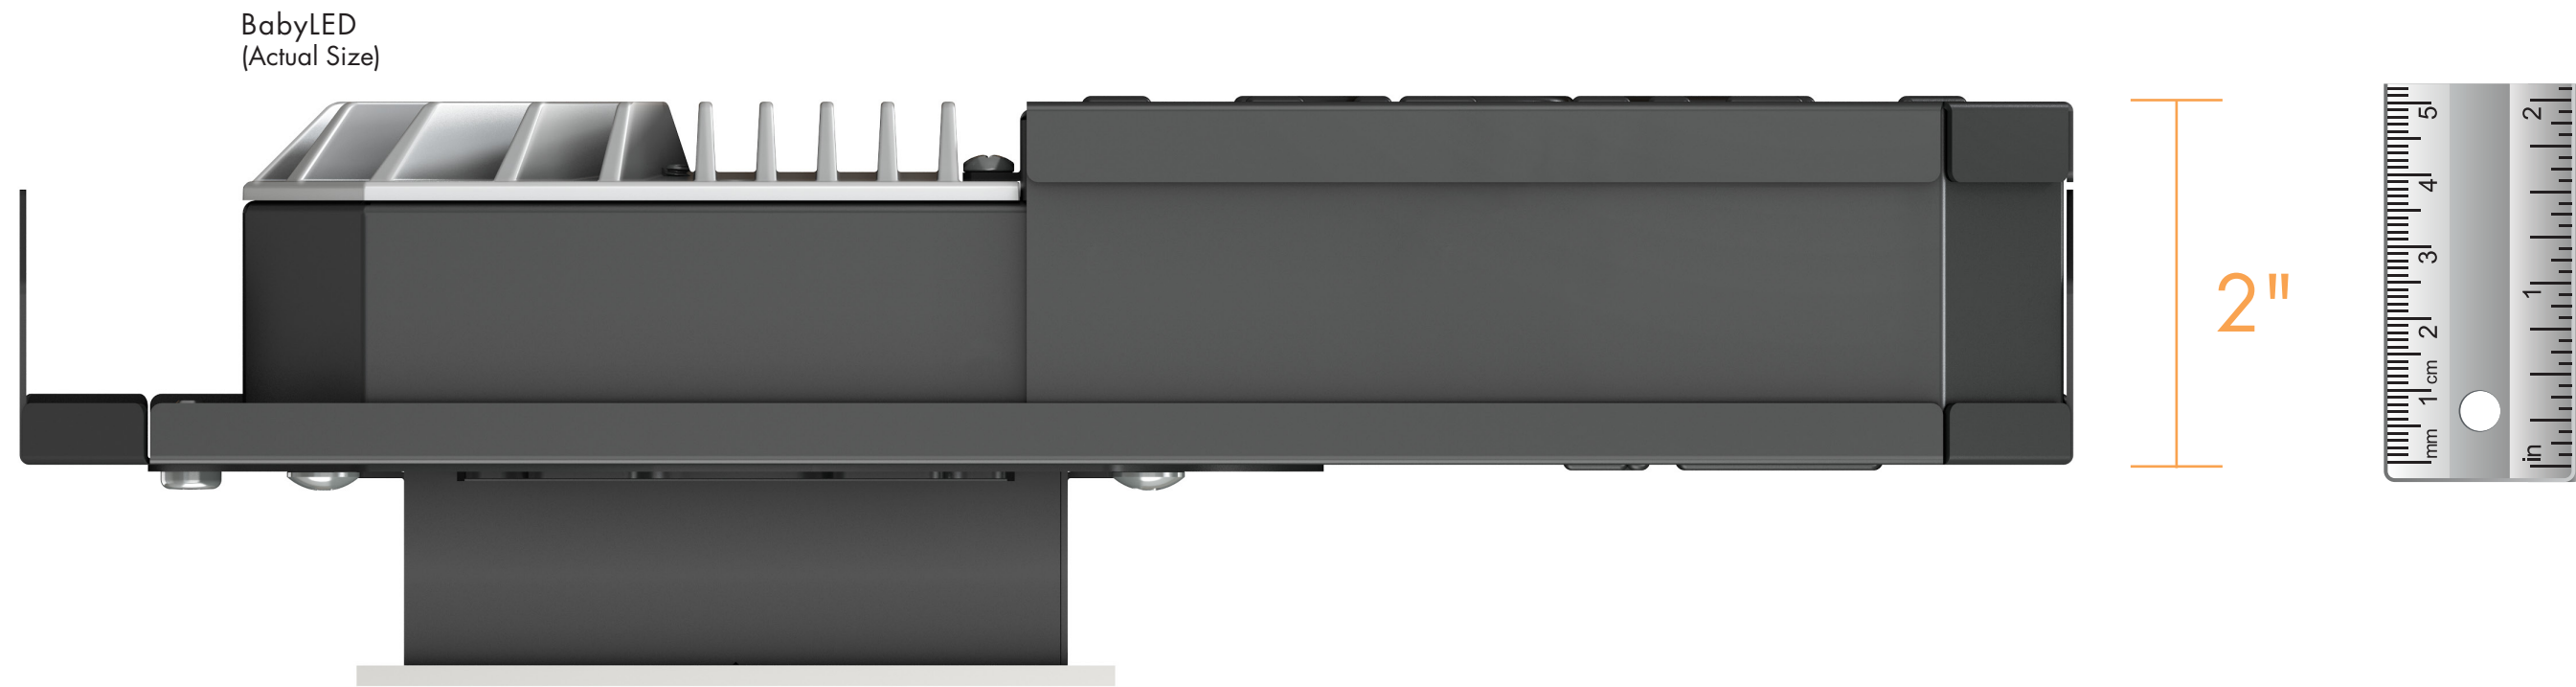

BabyLED®

USAI Lighting has designed and engineered the shallowest LED housing for recessed lighting in the world—Meet BabyLED. Measuring 2" tall and 3" to the finished ceiling, BabyLED can help you integrate great lighting with ductwork, building infrastructure, and electrical with ease, in any plenum space—anywhere.

BabyLED®

- Downlight and wall wash
- 3" aperture, trimmed and trimless
- Delivers over 1,150 lumens
- Up to 64 lumens per watt
- Now available with IC rating

Color Harmony*

Shallow Fit*

USAI®
Lighting

Meet the World's Shallowest LED housings

BeveLED Flat®

- Downlight and wall wash
- 4.5" aperture, trimmed and trimless
- Delivers over 3,000 lumens
- Up to 100 lumens per watt
- Now available with IC rating

Warm Glow® Dimming

Shallow Fit*

Color Harmony*