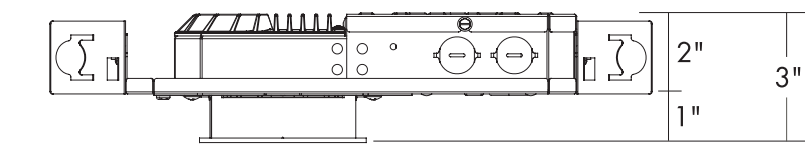

USAI Technologies and Innovations

Color Select®

Infinite Color+®

Warm Glow® Dimming

Color Harmony®

Point Perfect®

Max Output®

Max Output®

Finding the Perfect Balance

Photo Credits

Project: K+L Gates **Photographer:** Jon Miller - Hedrich Blessing Photography **Lighting Design:** Christopher Seider **Architect:** Lehman + McLeish

Project: Sophie's at Saks Fifth Avenue **Photographer:** © Peter Aaron / Esto **Designer:** Lumen Arch **Architect:** Andre Kikoski Architect

Project: Alston & Bird, LLP **Photographer:** Gabriel Benzur **Design:** Newcomb & Boyd Design Group **Interior Design / Architecture:** Carson Guest Inc.

BabyLED®

BeveLED Flat®

USAI Lighting Small Housings

1126 River Road
New Windsor, NY 12553
P: (845) 565-8500
F: (845) 561-1130
info@usailighting.com

© 2016 USAI, LLC. All rights reserved. All designs protected by copyright. USAI, BeveLED, Color Select, Warm Glow Dimming, Color Harmony, Point Perfect, Max Output, Shallow Fit and Infinite Color+ are registered trademarks of USAI LLC.
CA-058B 06/2017

usailighting.com

usailighting.com

usailighting.com