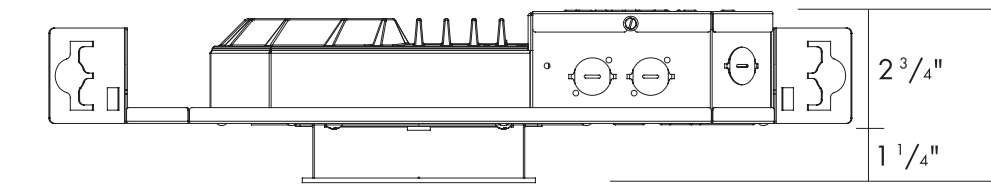

BeveLED Flat®