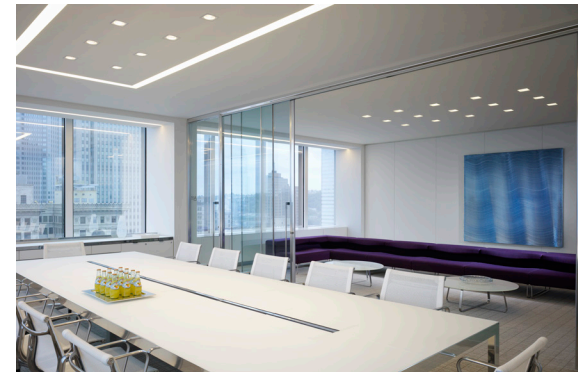

USAI Technologies and Innovations

Color Select®

Infinite Color+®

Warm Glow® Dimming

Color Harmony®

Point Perfect®

Max Output®

Max Output®

Finding the Perfect Balance

Photo Credits

Project: K+L Gates **Photographer:** Jon Miller - Hedrich Blessing Photography **Lighting Design:** Christopher Seider **Architect:** Lehman + McLeish

Project: Sophie's at Saks Fifth Avenue **Photographer:** © Peter Aaron / Esto **Designer:** Lumen Arch **Architect:** Andre Kikoski Architect

Project: Alston & Bird, LLP **Photographer:** Gabriel Benzur **Design:** Newcomb & Boyd Design Group **Interior Design / Architecture:** Carson Guest Inc.

K + L Gates

BabyLED®

BeveLED Flat®

USAI Lighting Small Housings

1126 River Road
New Windsor, NY 12553
P: (845) 565-8500
F: (845) 561-1130
info@usailighting.com

© 2016 USAI, LLC. All rights reserved. All designs protected by copyright. USAI, BeveLED, Color Select, Warm Glow Dimming, Color Harmony, Point Perfect, Max Output, Shallow Fit and Infinite Color+ are registered trademarks of USAI LLC.
CA-058B 06/2017

usailighting.com

usailighting.com

usailighting.com