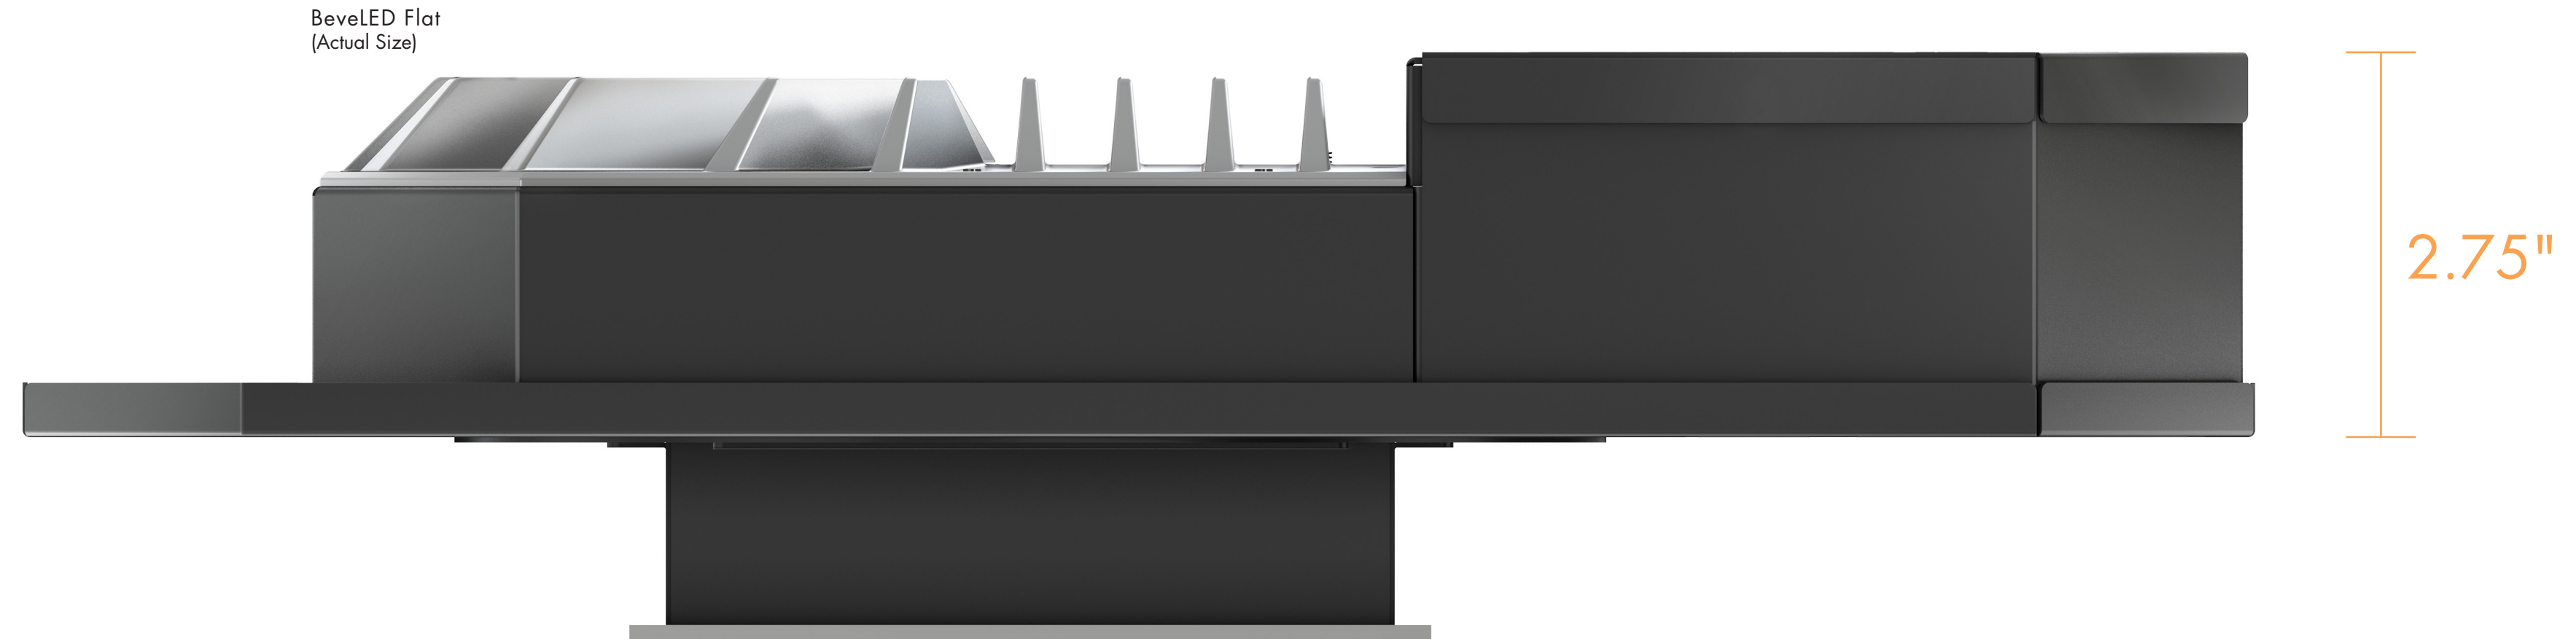

BabyLED®

USAI Lighting has designed and engineered the shallowest LED housing for recessed lighting in the world—Meet BabyLED. Measuring 2" tall and 3" to the finished ceiling, BabyLED can help you integrate great lighting with ductwork, building infrastructure, and electrical with ease, in any plenum space—anywhere.

BabyLED®

- Downlight and wall wash
- 3" aperture, trimmed and trimless
- Delivers over 1,150 lumens
- Up to 64 lumens per watt
- Now available with IC rating

Color Harmony*

Shallow Fit*

USAI®
Lighting

Meet the World's Shallowest LED housings

BeveLED Flat®

- Downlight and wall wash
- 4.5" aperture, trimmed and trimless
- Delivers over 3,000 lumens
- Up to 100 lumens per watt
- Now available with IC rating

Warm Glow® Dimming

Shallow Fit*

Color Harmony*