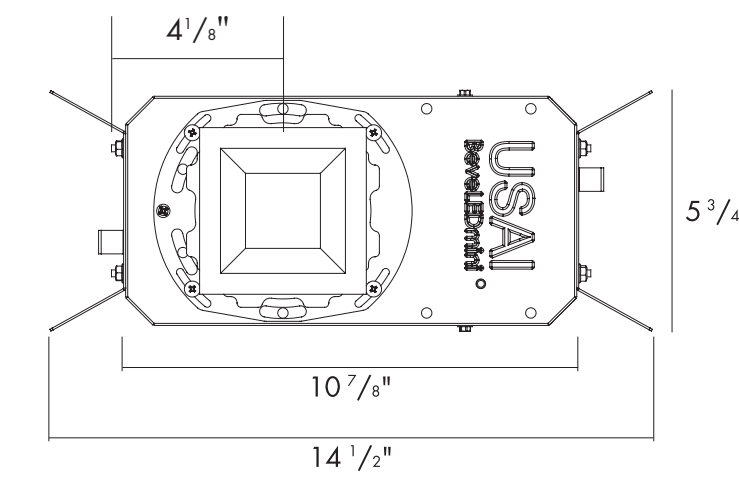

USAI Technologies and Innovations

Color Select®

Infinite Color+®

Warm Glow® Dimming

Color Harmony®

Point Perfect®

Max Output®

Max Output®

Finding the Perfect Balance

Photo Credits

Project: K+L Gates **Photographer:** Jon Miller - Hedrich Blessing Photography **Lighting Design:** Christopher Seider **Architect:** Lehman + McLeish

Project: Sophie's at Saks Fifth Avenue **Photographer:** © Peter Aaron / Esto **Designer:** Lumen Arch **Architect:** Andre Kikoski Architect

Project: Alston & Bird, LLP **Photographer:** Gabriel Benzur **Design:** Newcomb & Boyd Design Group **Interior Design / Architecture:** Carson Guest Inc.

BabyLED®

BeveLED Flat®

USAI Lighting Small Housings

1126 River Road
New Windsor, NY 12553
P: (845) 565-8500
F: (845) 561-1130
info@usailighting.com

© 2016 USAI, LLC. All rights reserved. All designs protected by copyright. USAI, BeveLED, Color Select, Warm Glow Dimming, Color Harmony, Point Perfect, Max Output, Shallow Fit and Infinite Color+ are registered trademarks of USAI LLC.
CA-058B 06/2017

usailighting.com

usailighting.com

usailighting.com