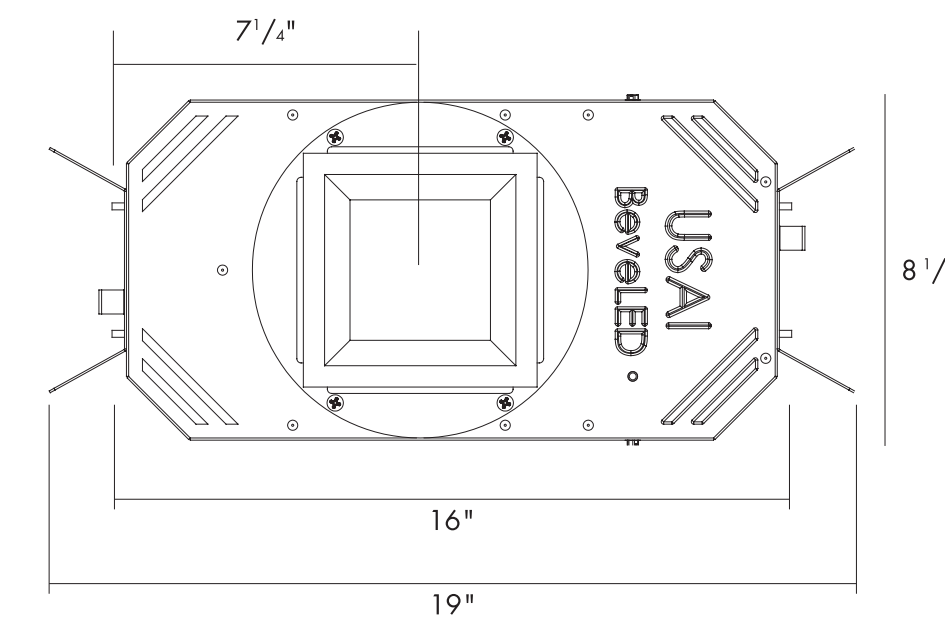

USAI Technologies and Innovations

Color Select®

Infinite Color+®

Warm Glow® Dimming

Color Harmony®

Point Perfect®

Max Output®

Max Output®

Finding the Perfect Balance

Photo Credits

Project: K+L Gates **Photographer:** Jon Miller - Hedrich Blessing Photography **Lighting Design:** Christopher Seider **Architect:** Lehman + McLeish

Project: Sophie's at Saks Fifth Avenue **Photographer:** © Peter Aaron / Esto **Designer:** Lumen Arch **Architect:** Andre Kikoski Architect

Project: Alston & Bird, LLP **Photographer:** Gabriel Benzur **Design:** Newcomb & Boyd Design Group **Interior Design / Architecture:** Carson Guest Inc.

BabyLED®

BeveLED Flat®

USAI Lighting Small Housings

1126 River Road
New Windsor, NY 12553
P: (845) 565-8500
F: (845) 561-1130
info@usailighting.com

© 2016 USAI, LLC. All rights reserved. All designs protected by copyright. USAI, BeveLED, Color Select, Warm Glow Dimming, Color Harmony, Point Perfect, Max Output, Shallow Fit and Infinite Color+ are registered trademarks of USAI LLC.
CA-058B 06/2017

usailighting.com

usailighting.com

usailighting.com