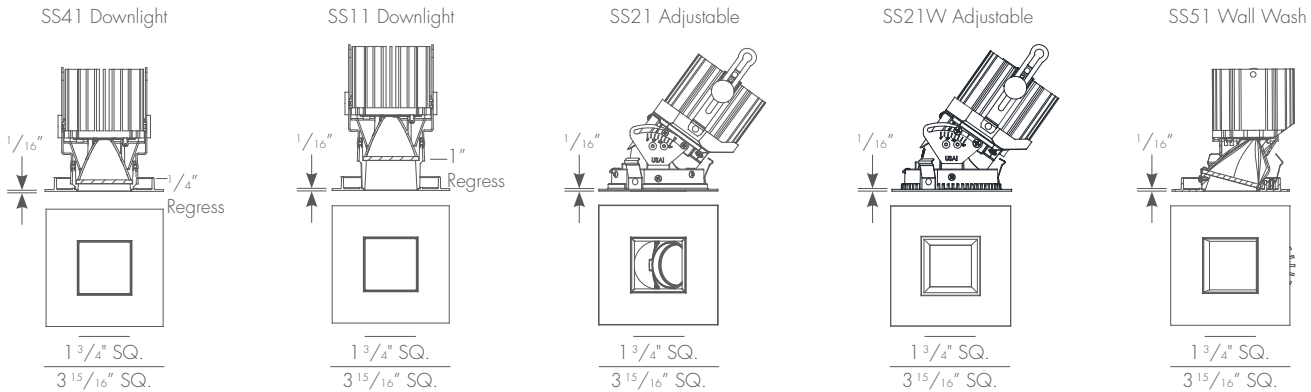

SliverLED Square Trims