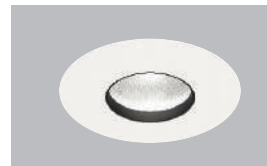

At A Glance

Multiple Functions... Downlight, Adjustable, Wall Wash

Downlight

Adjustable

SR21W

Wall Wash

Flush-mount

SliverLED can be installed in sheetrock in a flush-mount style. Just add the spackle collar accessory, available on every specification sheet for round and square SliverLED trims.