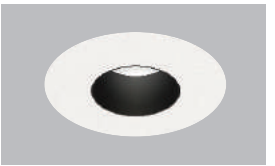

Multiple Functions... Downlight, Adjustable, Wall Wash

Downlight

SR11