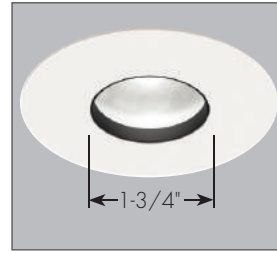

1-3/4" Pinhole Aperture