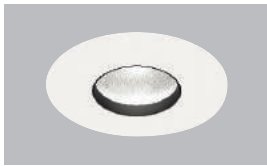

At A Glance

Multiple Functions... Downlight, Adjustable, Wall Wash

Downlight

SR41

Adjustable

Wall Wash

Flush-mount

SliverLED can be installed in sheetrock in a flush-mount style. Just add the spackle collar accessory, available on every specification sheet for round and square SliverLED trims.