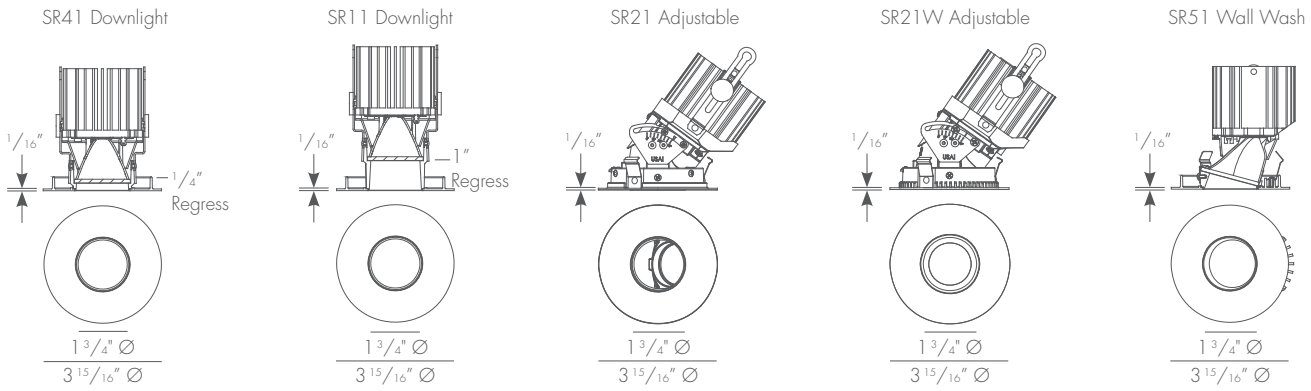

Performance based on 3000K, 1/4" regress white baffle

TRIM OPTIONS

SliverLED Round Trims

SliverLED Square Trims

HOUSING OPTIONS

USAI[®]
Lighting

1126 River Road
New Windsor, NY 12553
P: (845) 565-8500
F: (845) 561-1130
info@usailighting.com