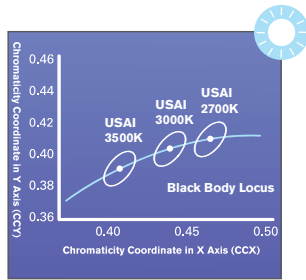

1-3/4" Pinhole Aperture

Complete Family Downlight, Adjustable and Wall Wash

5 Year Warranty

2-Step MacAdam Ellipse for Fixture-to-Fixture Color Consistency

USAI's Warm Glow Dimming is Indistinguishable from Incandescent