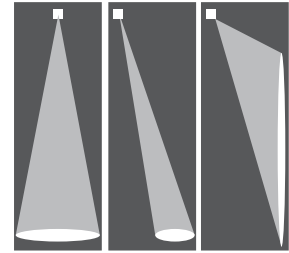

Complete Family Downlight, Adjustable and Wall Wash