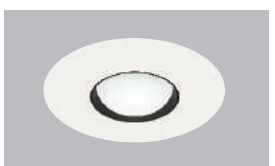

SR21

SS21

SR21W

SS21W

Wall Wash

SR51

SS51

Flush-mount

SliverLED can be installed in sheetrock in a flush-mount style. Just add the spackle collar accessory, available on every specification sheet for round and square SliverLED trims.

SliverLED®

SliverLED provides a true point source solution where previously only halogen and metal halide sources would do. As the highest performing recessed LED downlight with a 1-3/4" aperture and low glare, SliverLED matches the look and feel of well-loved legacy light sources with all of the modern efficiency and lifetime benefits of LED. Now available in more light outputs, with Warm Glow Dimming, IC-rated housings, and a field-paintable primer finish option, SliverLED is ideal for residential, hospitality, and restaurant settings.