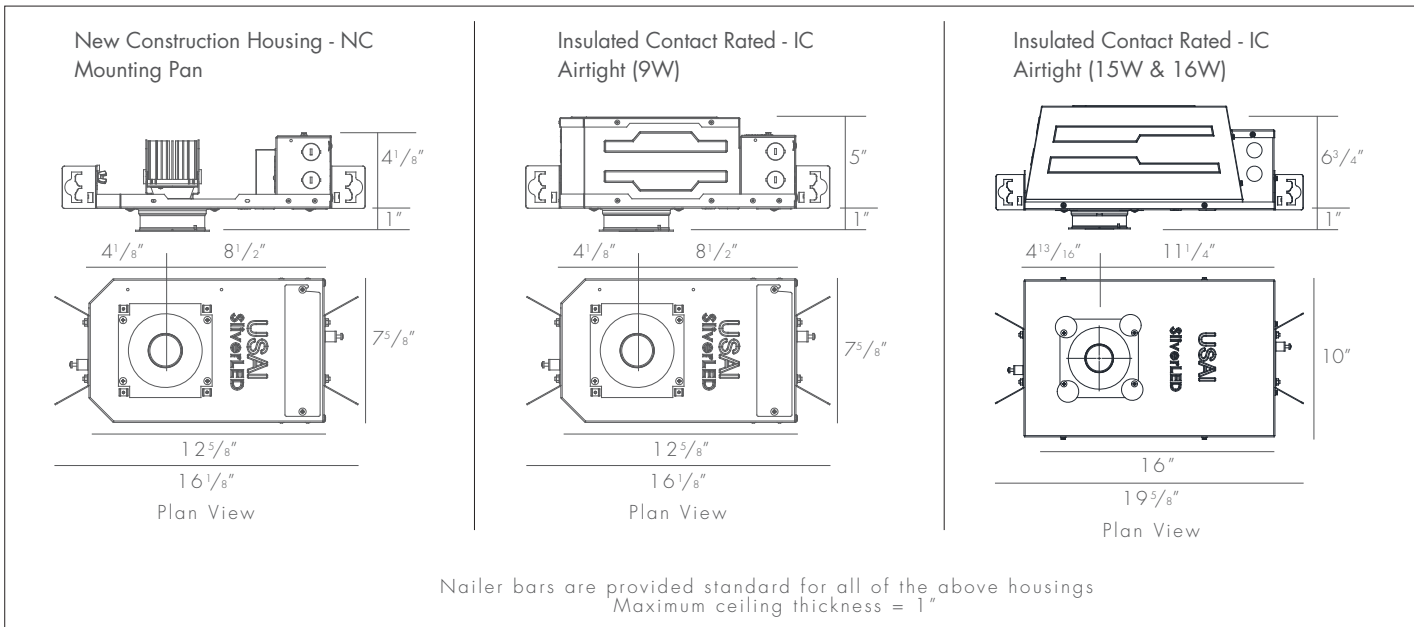

Performance based on 3000K, 1/4" regress white baffle

TRIM OPTIONS

SliverLED Round Trims

SliverLED Square Trims

HOUSING OPTIONS

USAI[®]
Lighting

1126 River Road
New Windsor, NY 12553
P: (845) 565-8500
F: (845) 561-1130
info@usailighting.com