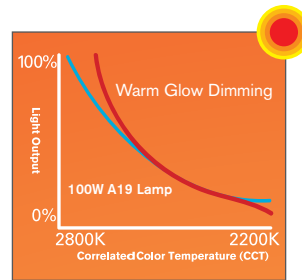

1-3/4" Pinhole Aperture

Complete Family Downlight, Adjustable and Wall Wash

5 Year Warranty

2-Step MacAdam Ellipse for Fixture-to-Fixture Color Consistency

USAI's Warm Glow Dimming is Indistinguishable from Incandescent

Classic White

Wattage	9W		15W	
Color Rendering Index	80+	90+	80+	90+
Source Lumens	1100	950	1600	1400
Lumens Per Watt	91	80	91	79
Delivered Lumens	850	750	1250	1100

Warm Glow Dimming

Wattage	16W	
Color Rendering Index	80+	90+
Source Lumens	900	625
Lumens Per Watt	45	31
Delivered Lumens	725	500