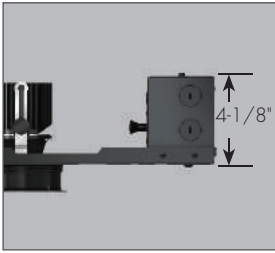

At A Glance

Low Profile Housing