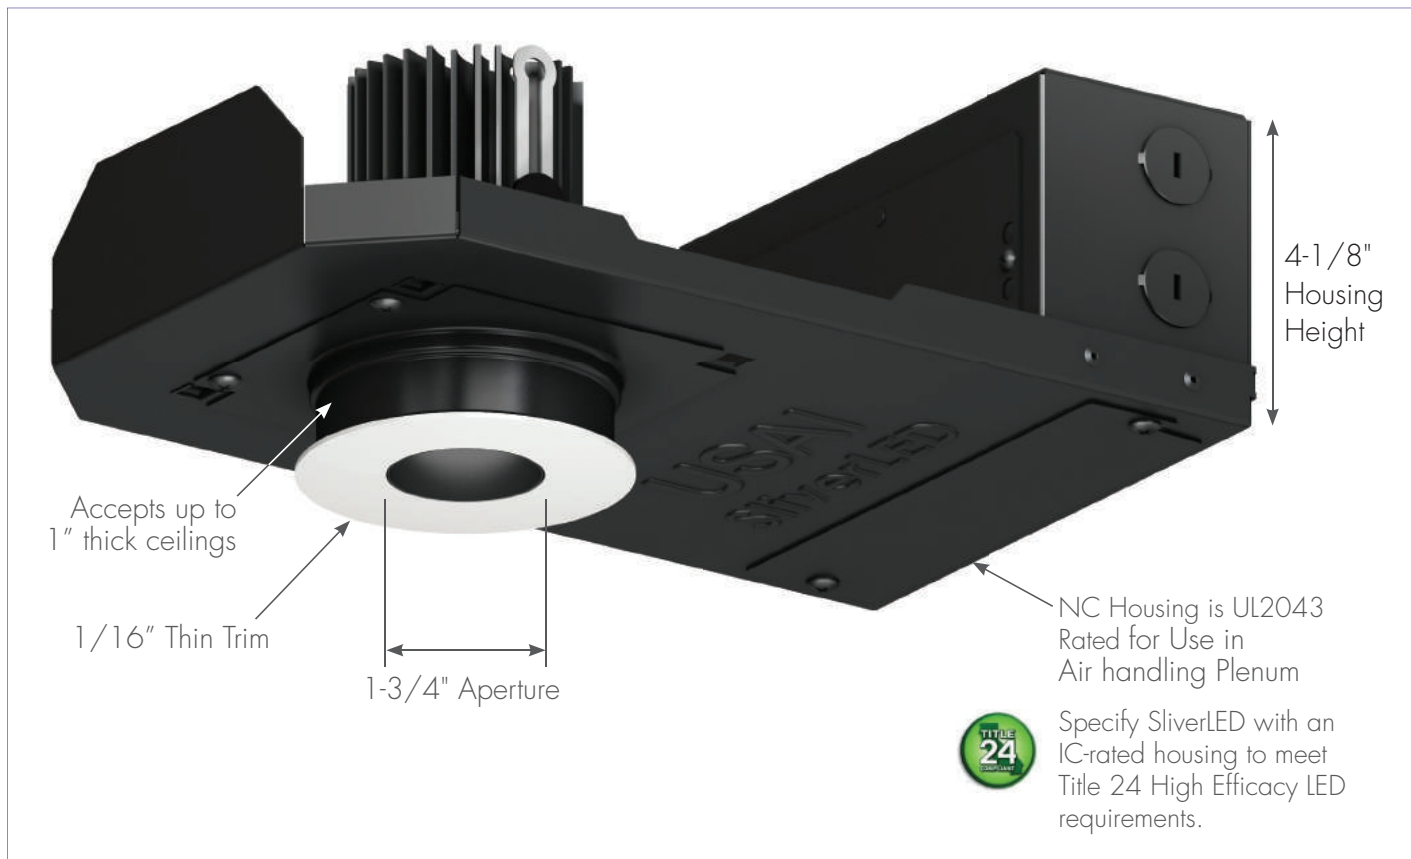

Meets Title 24 High Efficacy LED Requirements

Multiple Functions... Downlight, Adjustable, Wall Wash

Downlight

SR11

SR41

SS11

SS41

Adjustable

SR21

SS21

SR21W

SS21W

Wall Wash

SR51

SS51

Flush-mount

SliverLED can be installed in sheetrock in a flush-mount style. Just add the spackle collar accessory, available on every specification sheet for round and square SliverLED trims.

SliverLED®

SliverLED provides a true point source solution where previously only halogen and metal halide sources would do. As the highest performing recessed LED downlight with a 1-3/4" aperture and low glare, SliverLED matches the look and feel of well-loved legacy light sources with all of the modern efficiency and lifetime benefits of LED. Now available in more light outputs, with Warm Glow Dimming, IC-rated housings, and a field-paintable primer finish option, SliverLED is ideal for residential, hospitality, and restaurant settings.