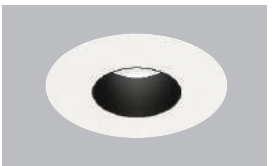

Adjustable

SR21