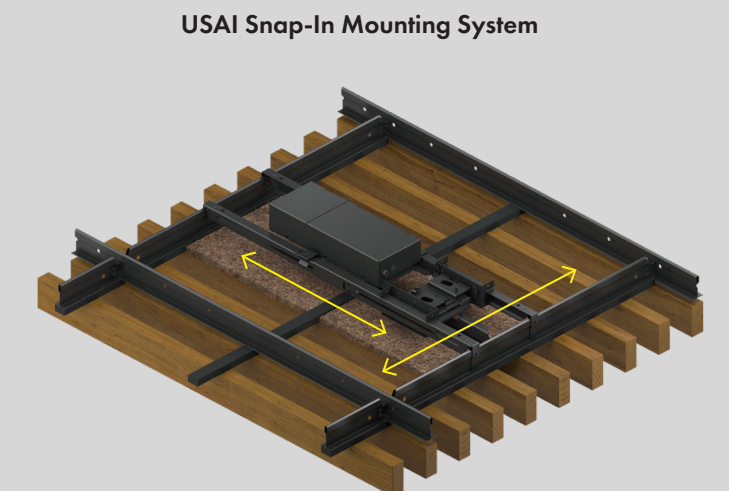

WoodWorks® Linear Solid Wood Panels (Horizontal Planks)

BeveLED 2.2
4.5" | 4.5"

BeveLED Mini
3" | 3"

Designed For A Perfect Fit

USAI light fixtures are meticulously designed and engineered for a perfect fit for vertical and horizontal WoodWorks® ceiling panels.

(For Horizontal Slats)

- Micro, BeveLED 2.2 and BeveLED Mini
- + WoodWorks Linear Solid Panels (Horizontal Planks)
- + WoodWorks Grille Tegular (Horizontal Slats)

- ✓ Perfectly Aligned Installation
- ✓ Patent Pending Snap-In Mounting System
- ✓ Clips onto Grid
- ✓ Bracket Ruler Indicators – quick, easy + accurate on-site height adjustment

(For Vertical Slats)

- MICRO with
- + WoodWorks Grille (Vertical Slats)
- + WoodWorks Grille Tegular (Vertical Slats)

- ✓ Perfectly Aligned Installation
- ✓ Patent Pending Snap-In Mounting System
- ✓ Clips onto Grid
- ✓ Dedicated Brackets Coordinate with Armstrong Ceilings for a Perfect Height
- ✓ Sliding Housing Mounting System – provides flexibility with fixture placement