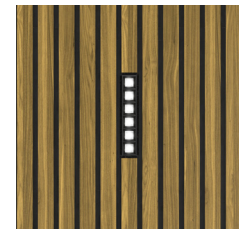

WoodWorks® Grille (Vertical Slats)

Micro
1.25"

WoodWorks® Grille Tegular (Horizontal Slats)

BeveLED Mini
3" | 3"

(Horizontal Slats)

Micro
1.25"

(Vertical Slats*)

Micro
1.25"
*Only available with Micro

WoodWorks® Linear Solid Wood Panels (Horizontal Planks)

BeveLED 2.2
4.5" | 4.5"

BeveLED Mini
3" | 3"

Designed For A Perfect Fit

USAI light fixtures are meticulously designed and engineered for a perfect fit for vertical and horizontal WoodWorks® ceiling panels.