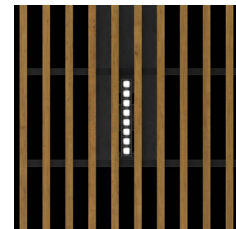

WoodWorks® Grille (Vertical Slats)

Micro
1.25"

WoodWorks® Grille Tegular (Horizontal Slats)

BeveLED Mini
3" | 3"

(Horizontal Slats)

Micro
1.25"

(Vertical Slats*)

Micro
1.25"
*Only available with Micro

WoodWorks® Linear Solid Wood Panels (Horizontal Planks)

BeveLED 2.2
4.5" | 4.5"

BeveLED Mini
3" | 3"

Designed For A Perfect Fit

USAI light fixtures are meticulously designed and engineered for a perfect fit for vertical and horizontal WoodWorks® ceiling panels.

(For Horizontal Slats)

- Micro, BeveLED 2.2 and BeveLED Mini
- + WoodWorks Linear Solid Panels (Horizontal Planks)
- + WoodWorks Grille Tegular (Horizontal Slats)

- ✓ Perfectly Aligned Installation
- ✓ Patent Pending Snap-In Mounting System
- ✓ Clips onto Grid
- ✓ Bracket Ruler Indicators – quick, easy + accurate on-site height adjustment