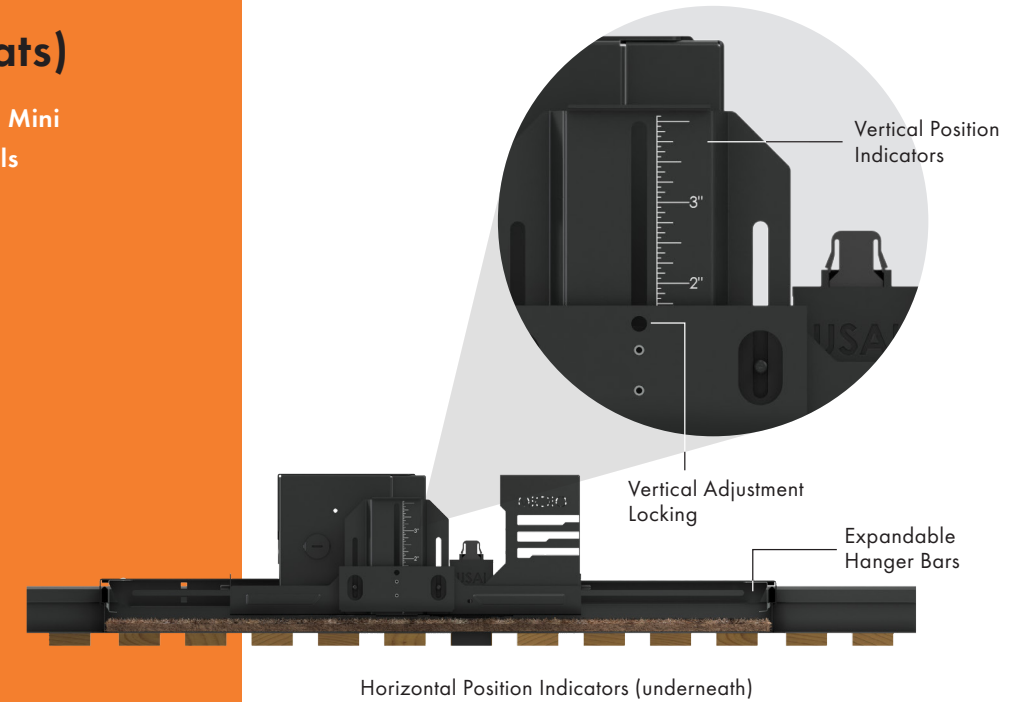

WoodWorks® Linear Solid Wood Panels (Horizontal Planks)

BeveLED 2.2
4.5" | 4.5"

BeveLED Mini
3" | 3"

Designed For A Perfect Fit

USAI light fixtures are meticulously designed and engineered for a perfect fit for vertical and horizontal WoodWorks® ceiling panels.

(For Horizontal Slats)

- Micro, BeveLED 2.2 and BeveLED Mini
- + WoodWorks Linear Solid Panels (Horizontal Planks)
- + WoodWorks Grille Tegular (Horizontal Slats)

- ✓ Perfectly Aligned Installation
- ✓ Patent Pending Snap-In Mounting System
- ✓ Clips onto Grid
- ✓ Bracket Ruler Indicators – quick, easy + accurate on-site height adjustment