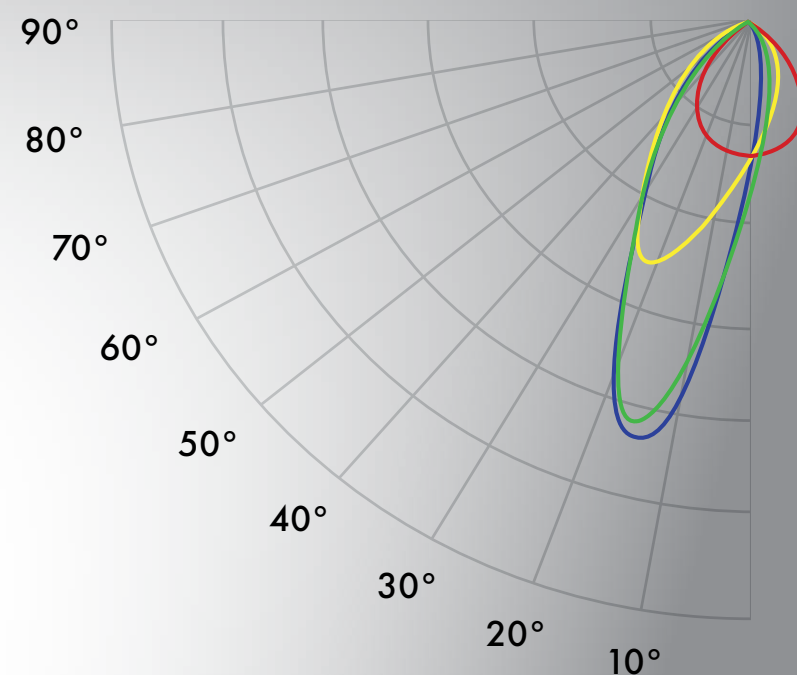

# TrueZero<sup>360</sup>®

SHHUSHED BY QUIET COMFORT™ OPTICS

TrueZero<sup>360</sup> is USAI's newest quiet product providing 360° comfort from every viewing angle in a space. Designed with our unique new recessed lighting aesthetic and delivered with a 5-part patented optical system – Quiet Comfort Optics, this new product family is packed with over 2000 glare-free delivered lumens – providing the perfect balance of performance and comfort with the most seamless ceiling you will ever see.

**NEW QUIET AND MODERN AESTHETIC**

**Truly Zero - 00" Regress**  
A new flush glass aesthetic.

**Truly Subtle - 3/8" Regress**  
A discreet regress.