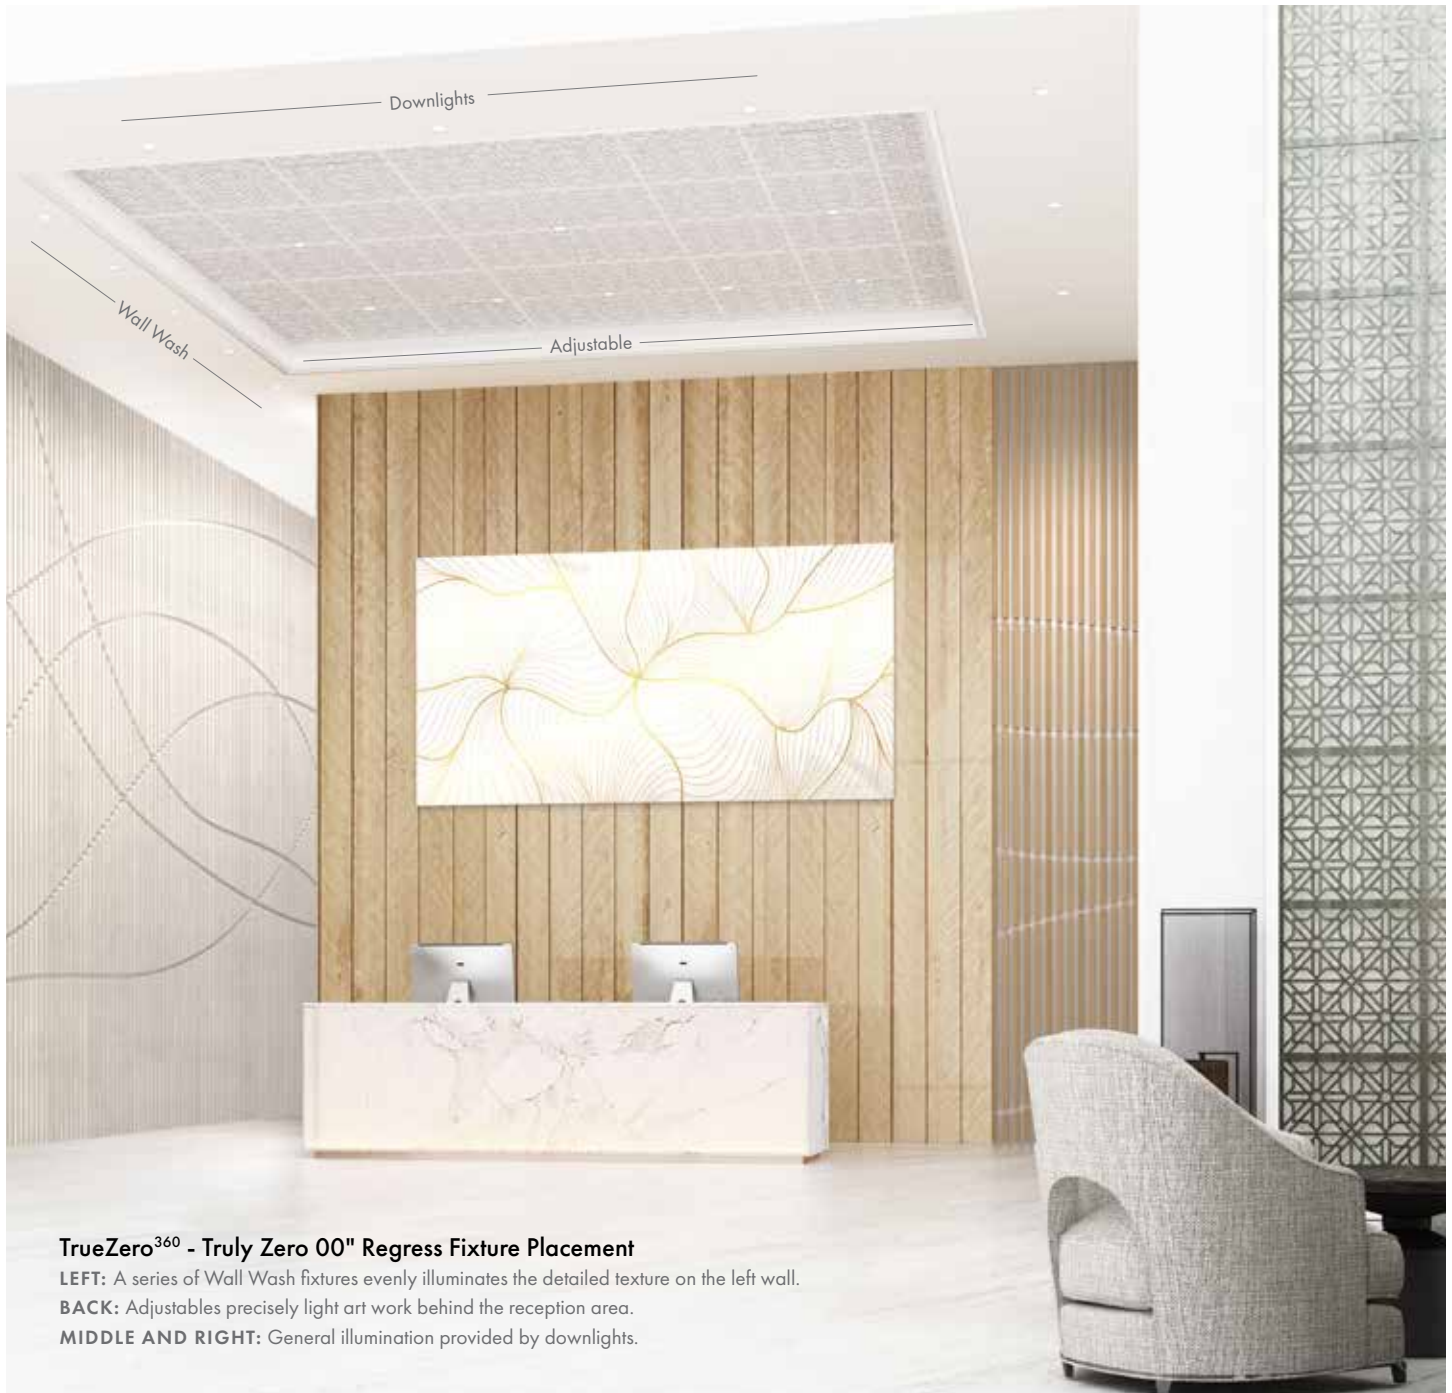

# Three Functions, One Singular Identity

**TrueZero<sup>360</sup>** - Truly Zero with 00" regress. Uniquely unified by their singular below-the-ceiling aesthetic, Downlight, Adjustable and Wall Wash provide a smooth, seamless ceiling creating a harmonious presence.